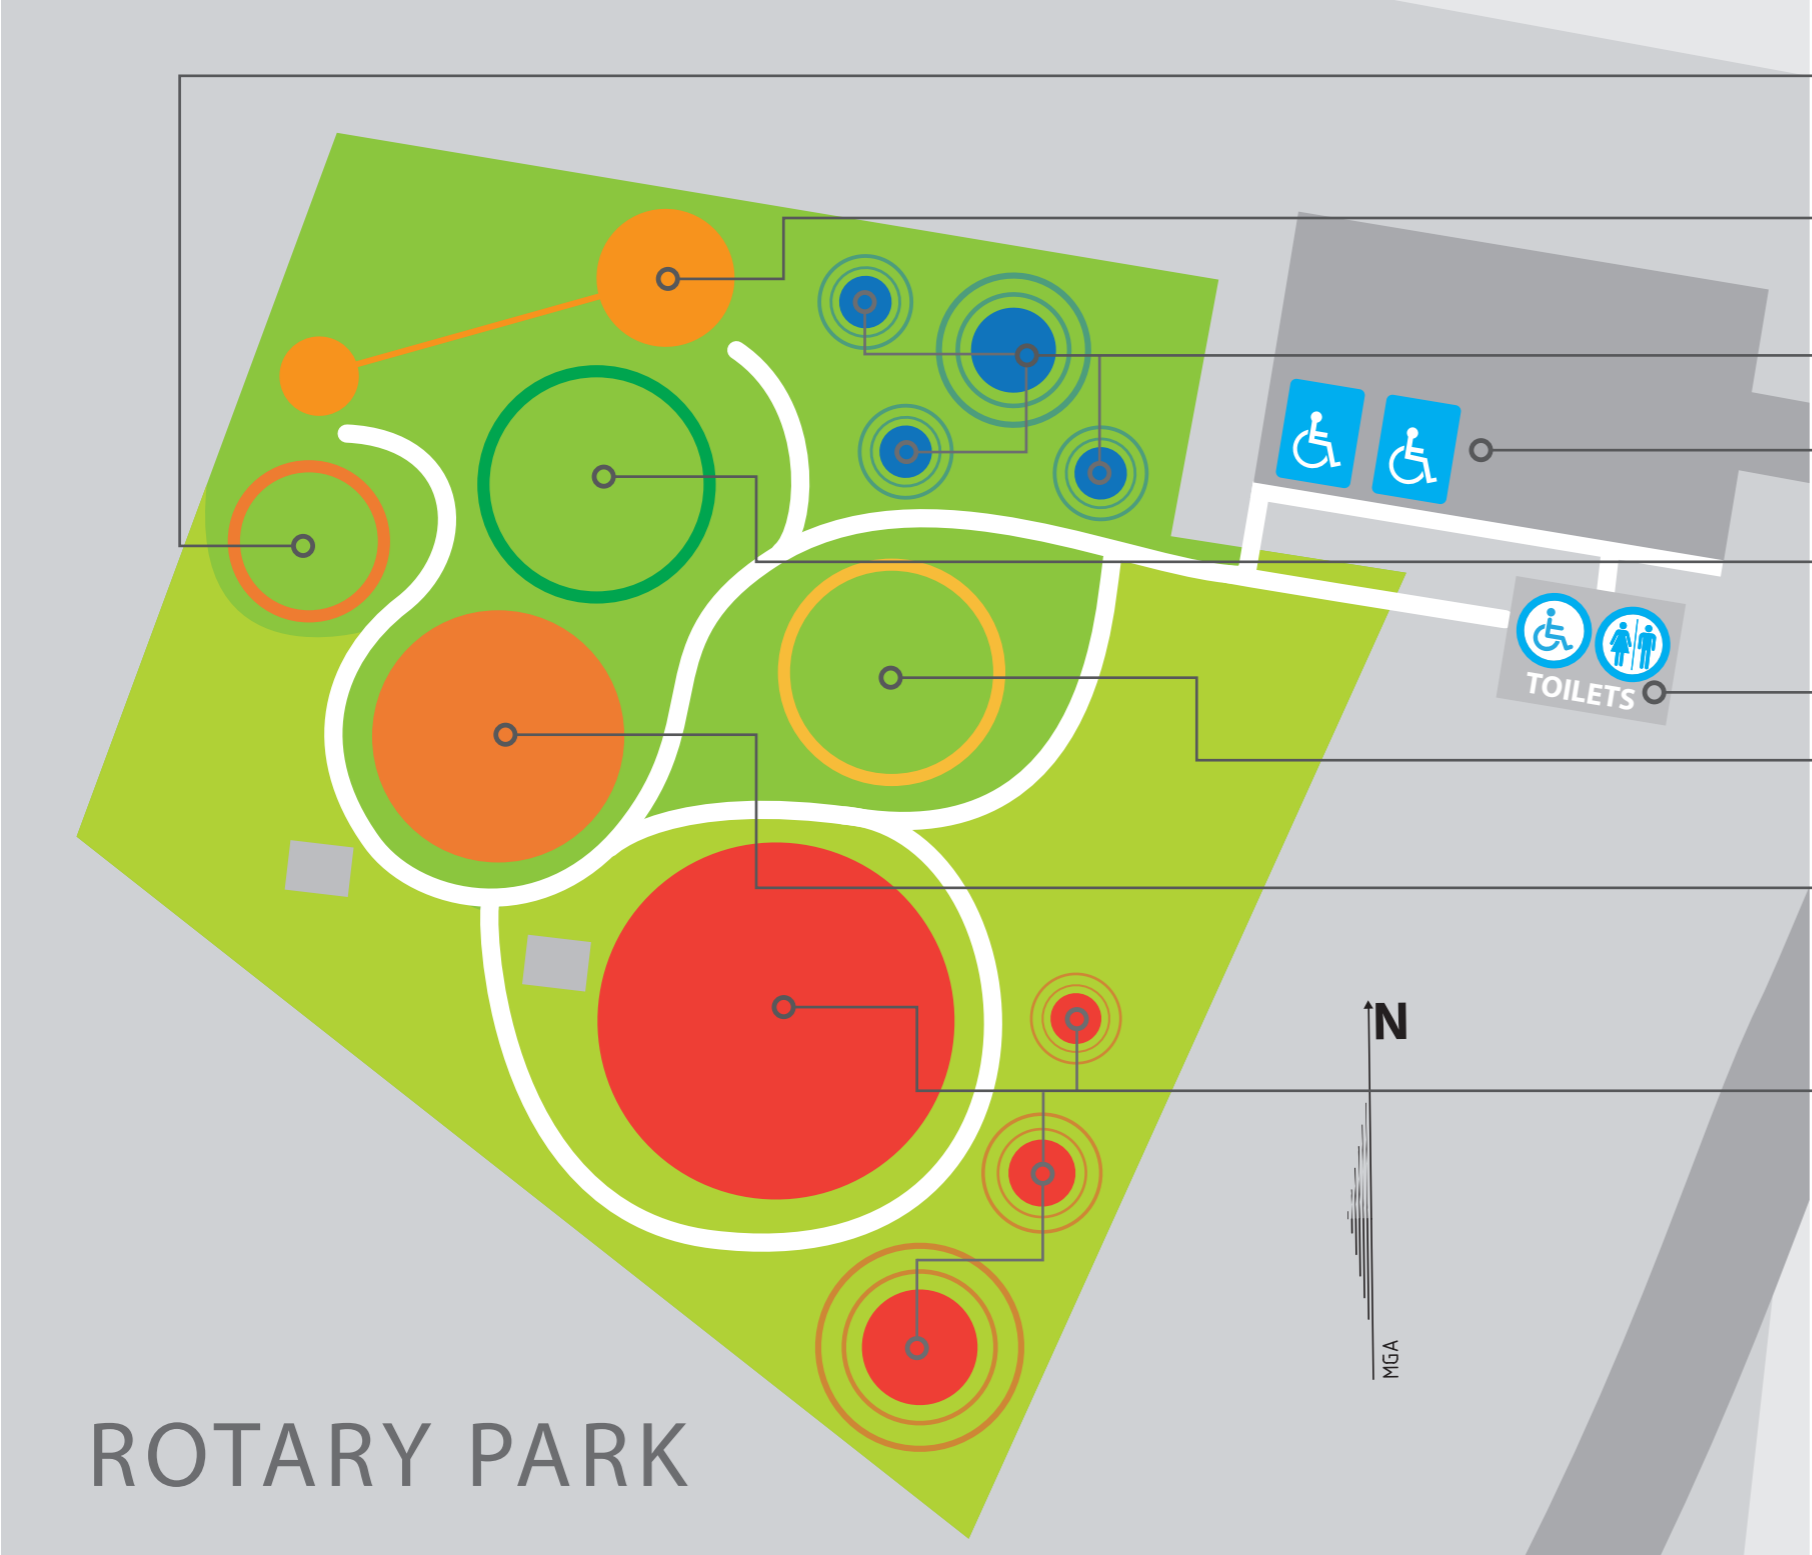

ROTARY PARK KANDOS INCLUSIVE ADVENTURE PLAYSPACE

CONCEPT PLAN

SITE OVERVIEW & PROPOSED SITE LOCATION

ROTARY PARK KANDOS INCLUSIVE ADVENTURE PLAYSPACE

CONCEPT PLAN

SITE OVERVIEW

ROTARY PARK KANDOS INCLUSIVE ADVENTURE PLAYSPACE

CONCEPT PLAN

ADVENTURE PLAYSPACE CONCEPT PLAN

SWING SET COMBO WITH BASKET

FLYING FOX

EXERCISE EQUIPMENT AREA

PROPOSED PARKING AREA WITH
DISABLED PARKING

EXISTING PLAYGROUND

TOILETS

ACCESSIBLE LIBERTY SWING

INCLUSIVE PLAY EQUIPMENT
INCLUDING TODDLER AREA

PROPOSED LARGE MIXED PLAY
AREA INCLUDING POSSIBLE HILL
SLIDE, SKY CLIMBER, SENSORY
AND ADVENTURE PLAY

ROTARY PARK KANDOS INCLUSIVE ADVENTURE PLAYSPACE

CONCEPT PLAN

ADVENTURE PLAYSPACE CONCEPT PLAN

ROTARY PARK