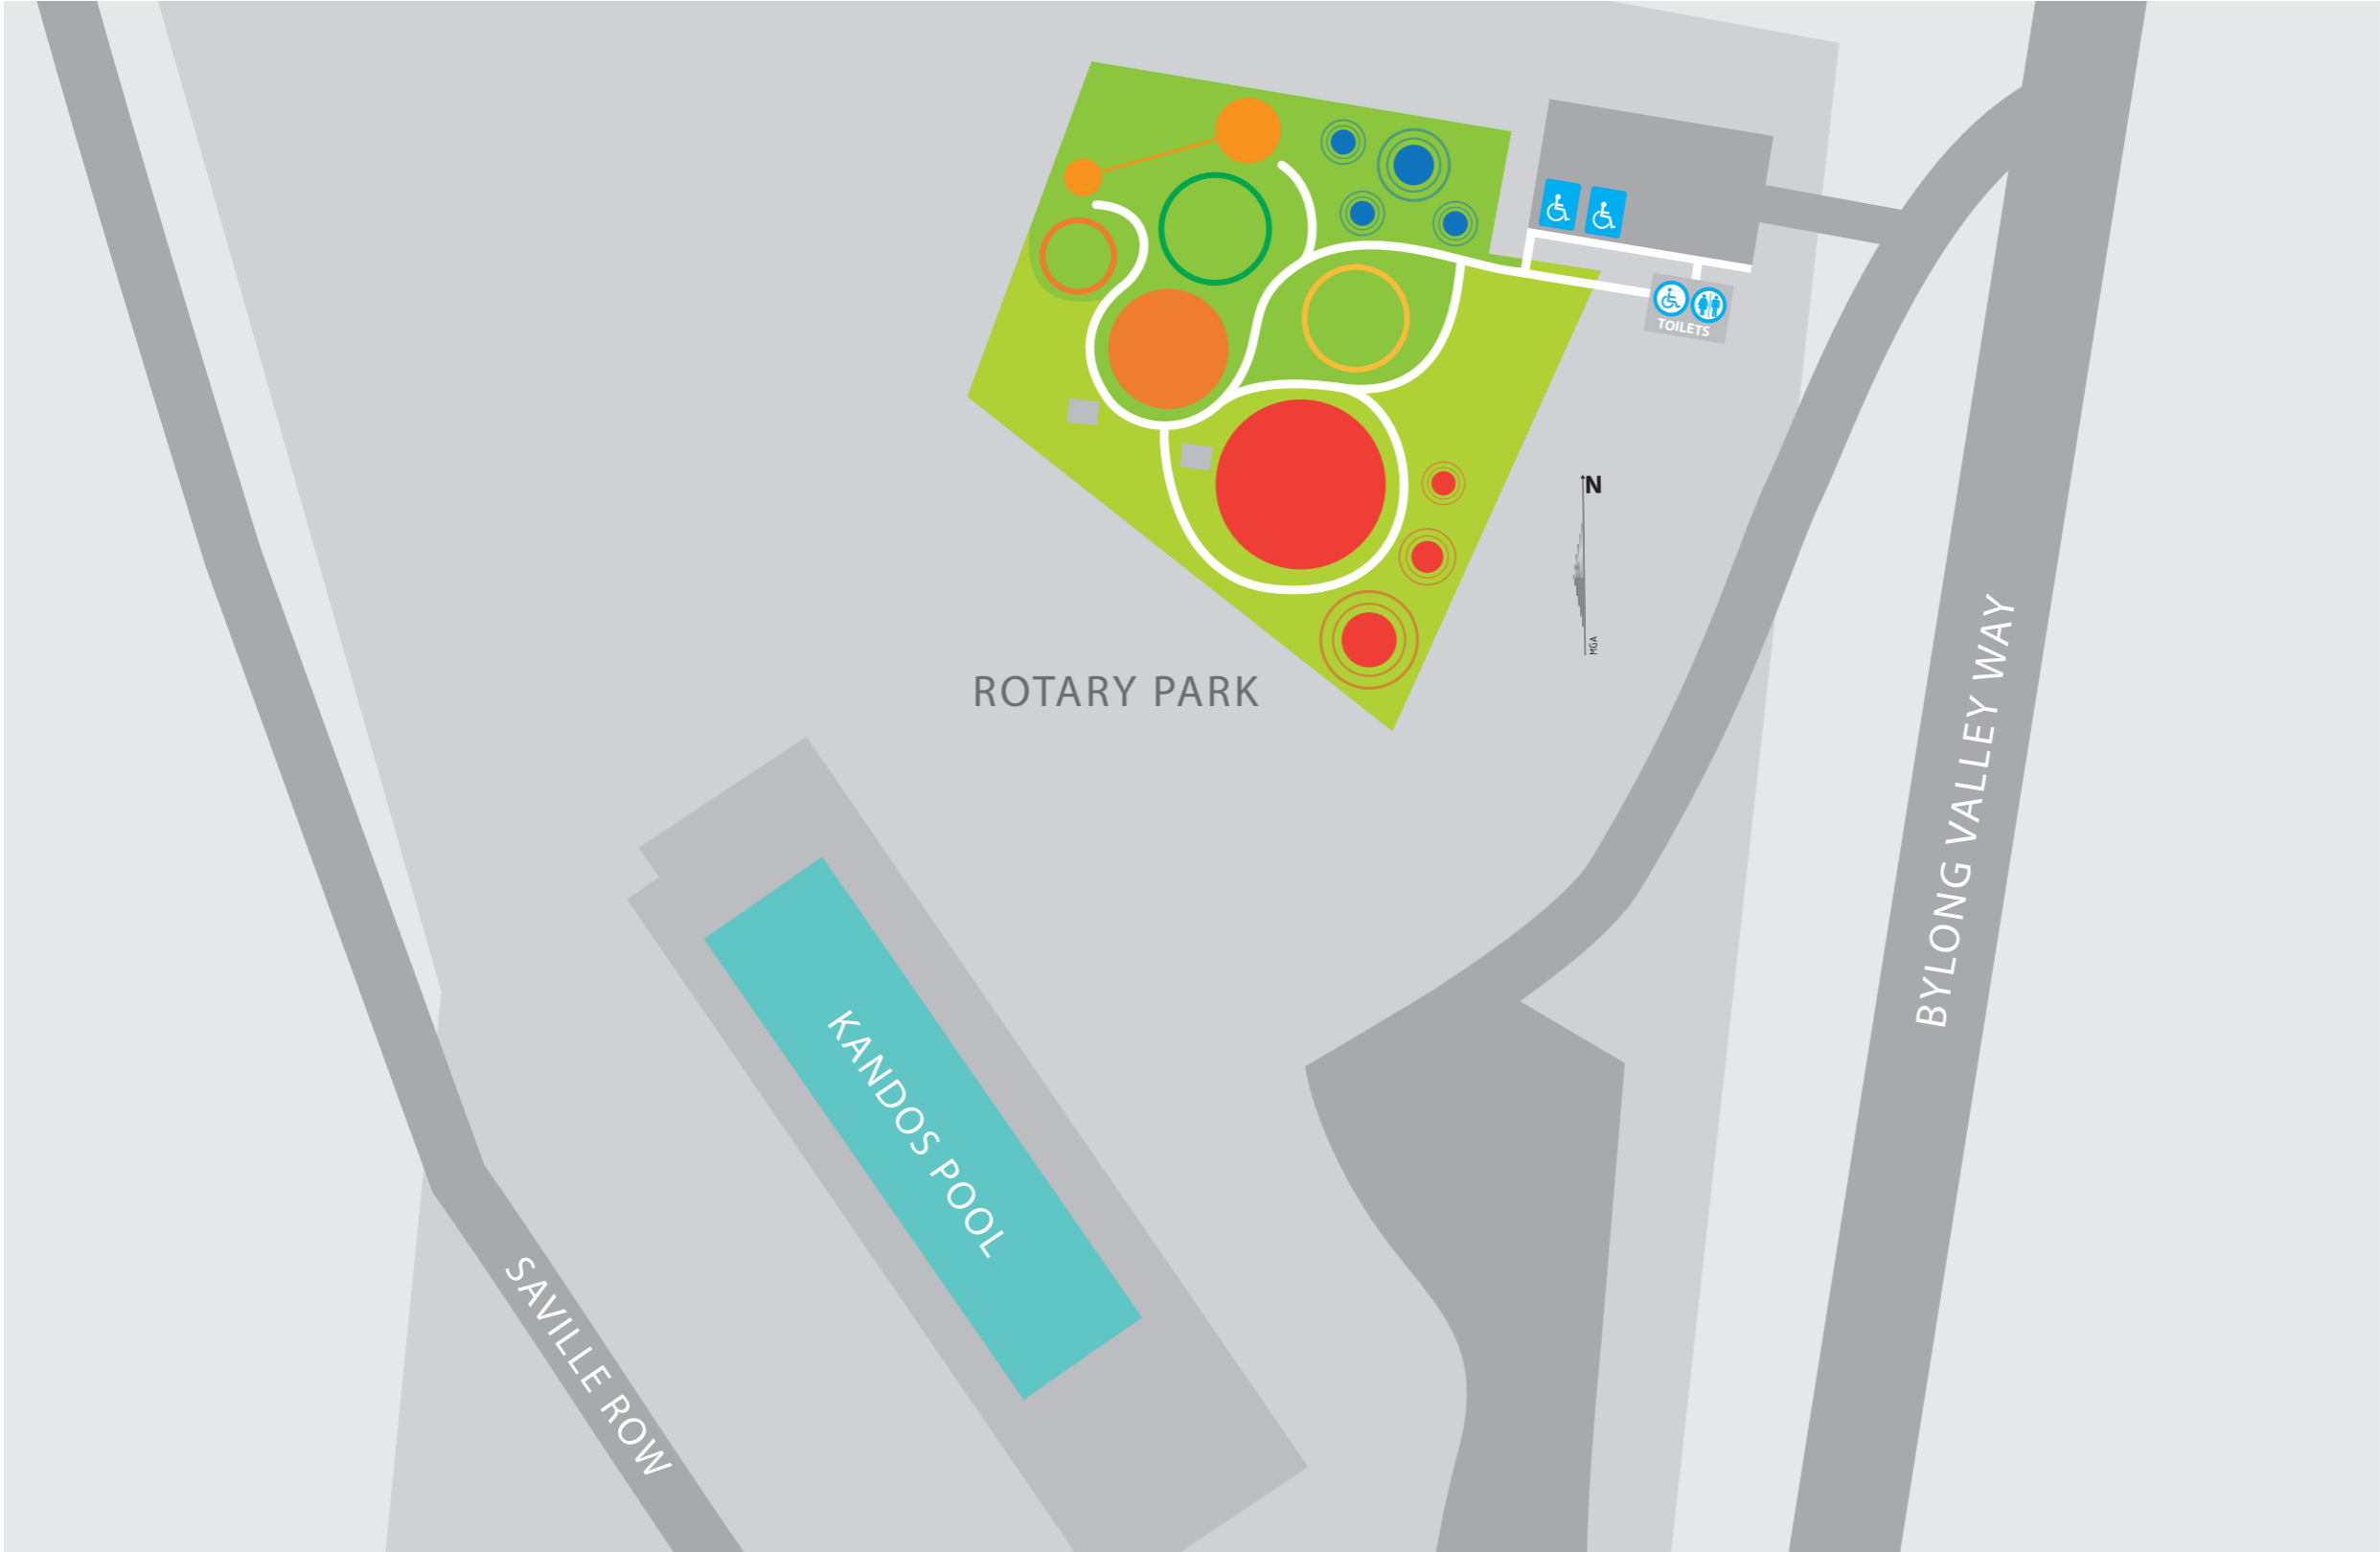

ROTARY PARK KANDOS INCLUSIVE ADVENTURE PLAYSPACE

CONCEPT PLAN

SITE OVERVIEW & PROPOSED SITE LOCATION

ROTARY PARK KANDOS INCLUSIVE ADVENTURE PLAYSPACE

CONCEPT PLAN

SITE OVERVIEW

ROTARY PARK KANDOS INCLUSIVE ADVENTURE PLAYSPACE

CONCEPT PLAN

ADVENTURE PLAYSPACE CONCEPT PLAN

SWING SET COMBO WITH BASKET

FLYING FOX

EXERCISE EQUIPMENT AREA

PROPOSED PARKING AREA WITH
DISABLED PARKING

EXISTING PLAYGROUND

TOILETS

ACCESSIBLE LIBERTY SWING

INCLUSIVE PLAY EQUIPMENT
INCLUDING TODDLER AREA

PROPOSED LARGE MIXED PLAY
AREA INCLUDING POSSIBLE HILL
SLIDE, SKY CLIMBER, SENSORY
AND ADVENTURE PLAY

ROTARY PARK KANDOS INCLUSIVE ADVENTURE PLAYSPACE

CONCEPT PLAN

ADVENTURE PLAYSPACE CONCEPT PLAN

ROTARY PARK