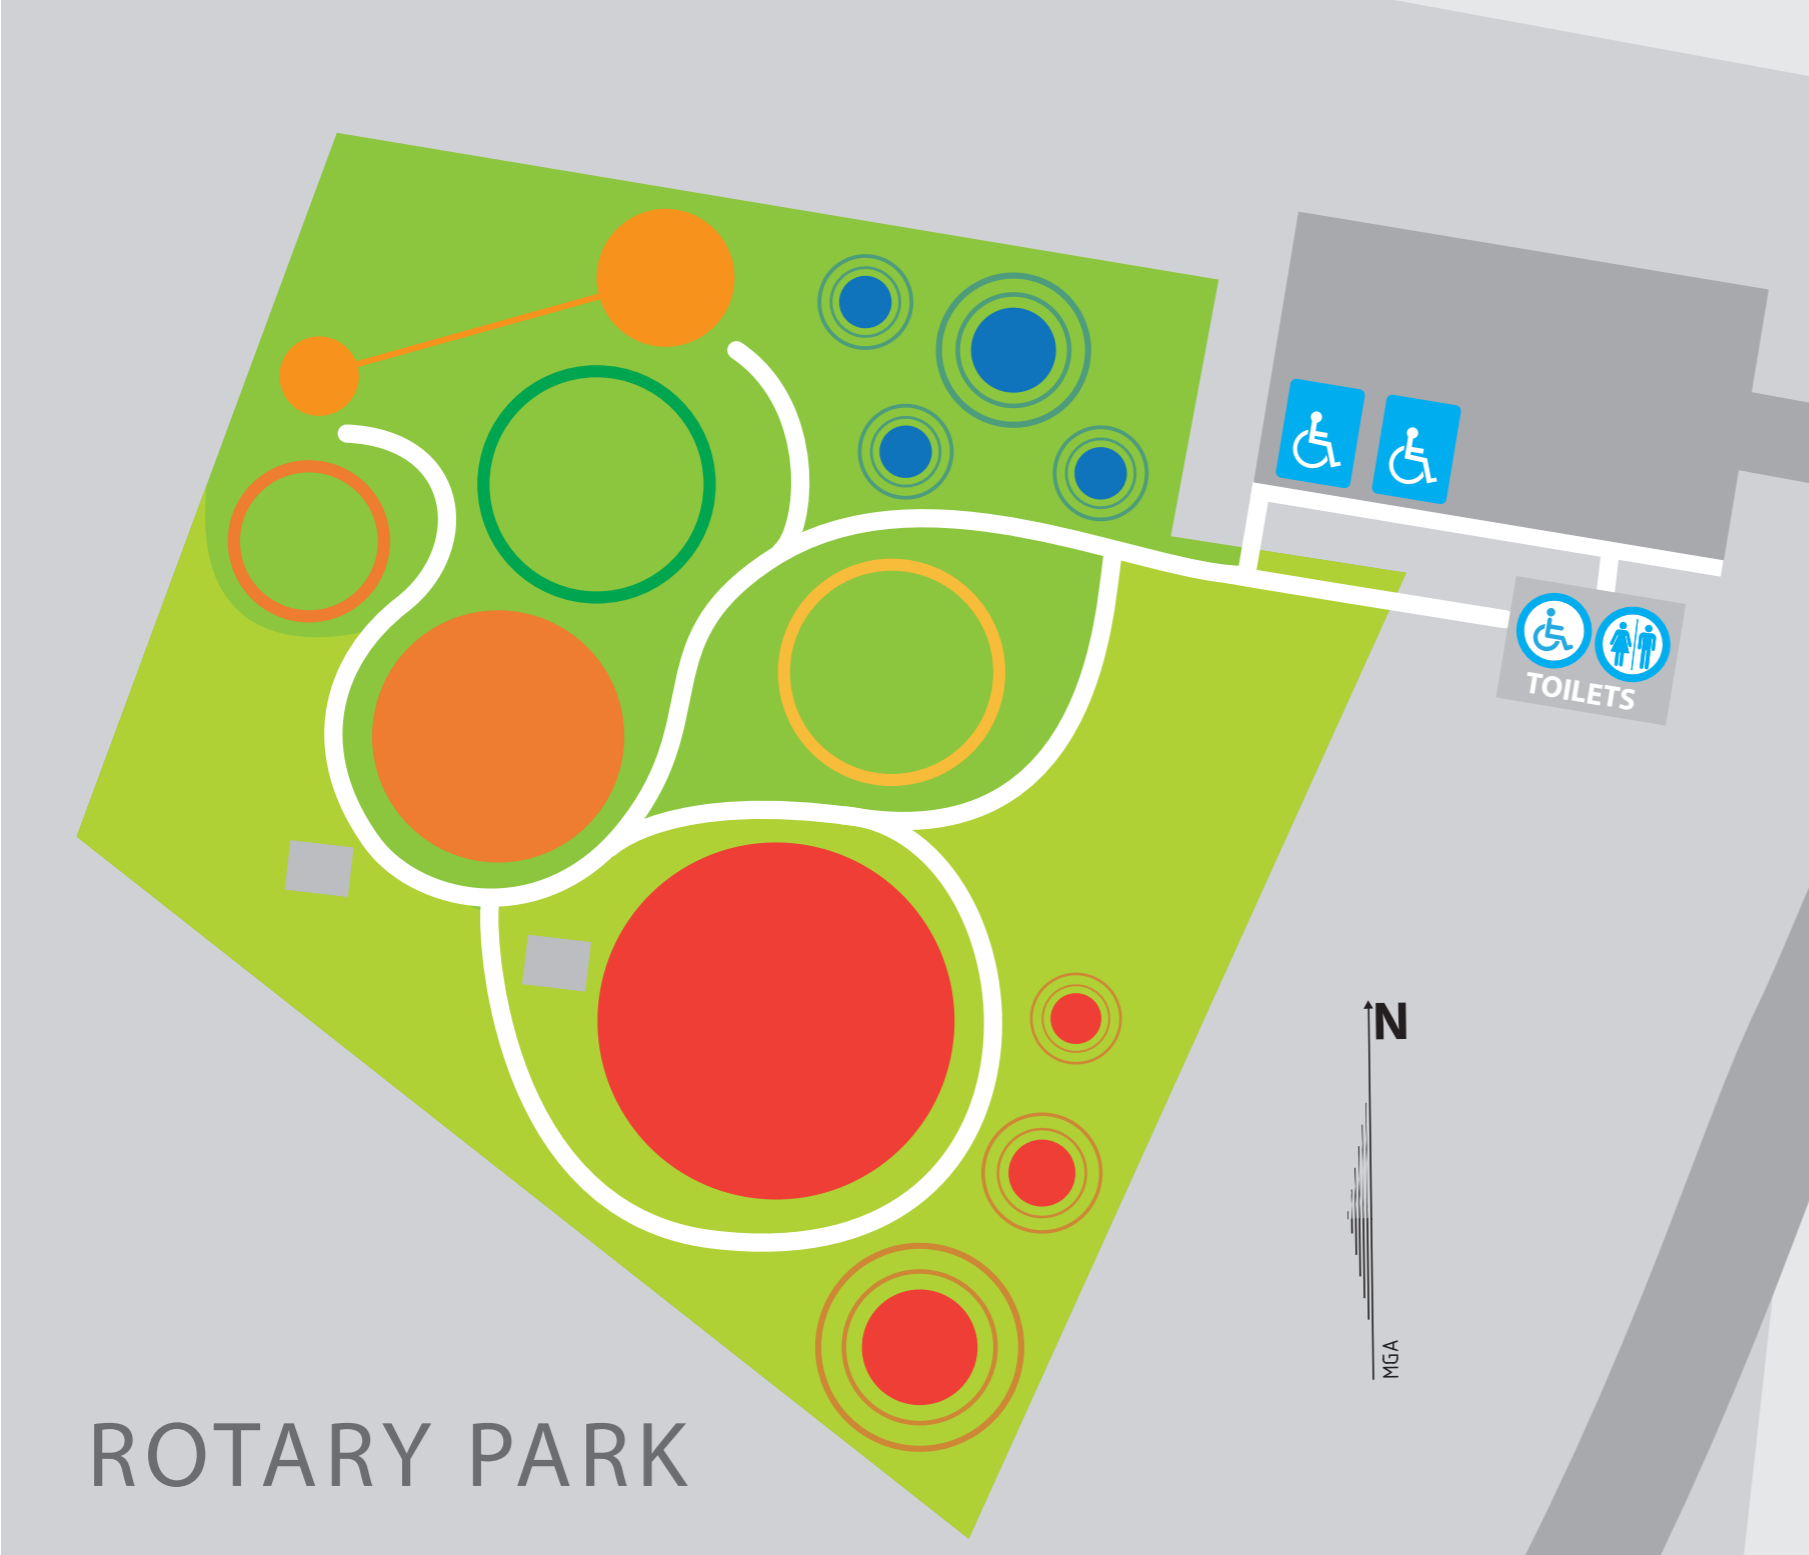

ROTARY PARK KANDOS INCLUSIVE ADVENTURE PLAYSPACE

CONCEPT PLAN

SITE OVERVIEW & PROPOSED SITE LOCATION

ROTARY PARK KANDOS INCLUSIVE ADVENTURE PLAYSPACE

CONCEPT PLAN

SITE OVERVIEW

ROTARY PARK KANDOS INCLUSIVE ADVENTURE PLAYSPACE

CONCEPT PLAN

ADVENTURE PLAYSPACE CONCEPT PLAN

SWING SET COMBO WITH BASKET

FLYING FOX

EXERCISE EQUIPMENT AREA

PROPOSED PARKING AREA WITH
DISABLED PARKING

EXISTING PLAYGROUND

TOILETS

ACCESSIBLE LIBERTY SWING

INCLUSIVE PLAY EQUIPMENT
INCLUDING TODDLER AREA

PROPOSED LARGE MIXED PLAY
AREA INCLUDING POSSIBLE HILL
SLIDE, SKY CLIMBER, SENSORY
AND ADVENTURE PLAY

ROTARY PARK KANDOS INCLUSIVE ADVENTURE PLAYSPACE

CONCEPT PLAN

ADVENTURE PLAYSPACE CONCEPT PLAN

ROTARY PARK