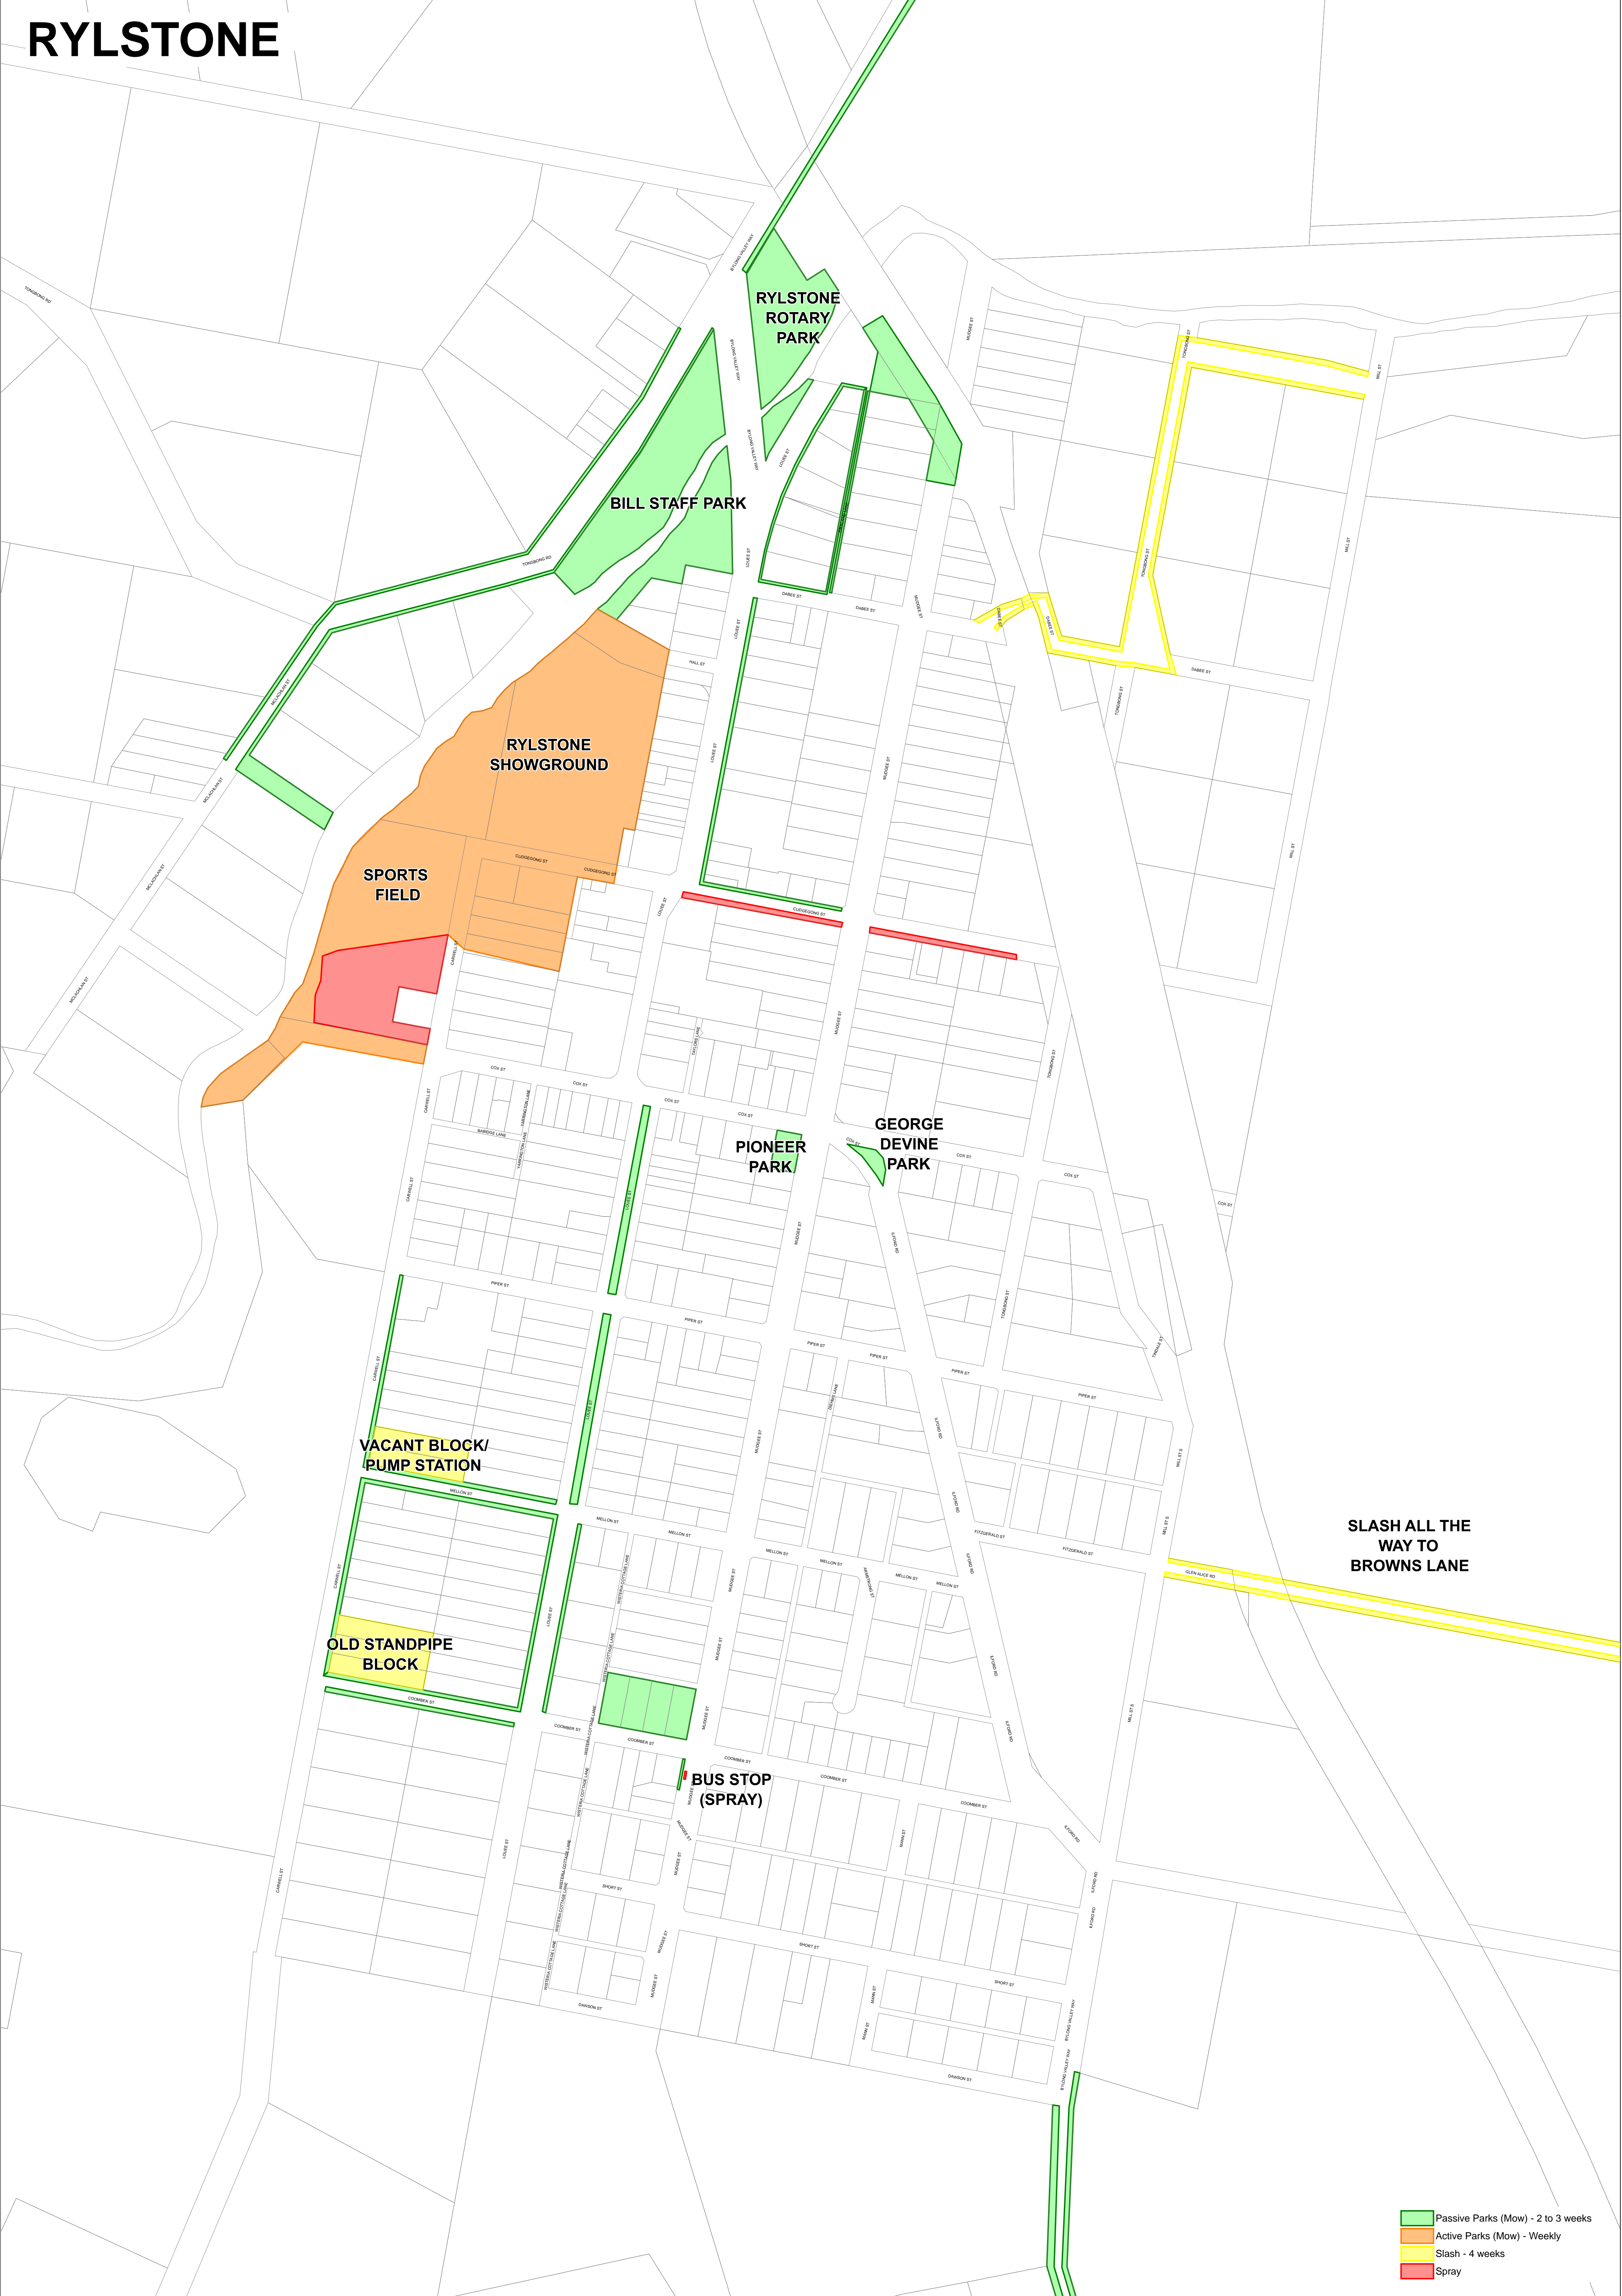

RYLSTONE

RYLSTONE
ROTARY
PARK

BILL STAFF
PARK

RYLSTONE
SHOWGROUND

SPORTS
FIELD

PIONEER
PARK

GEORGE
DEVINE
PARK

VACANT BLOCK/
PUMP STATION

OLD STANDPIPE
BLOCK

BUS STOP
(SPRAY)

SLASH ALL THE
WAY TO
BROWNS LANE

- Passive Parks (Mow) - 2 to 3 weeks
- Active Parks (Mow) - Weekly
- Slash - 4 weeks
- Spray