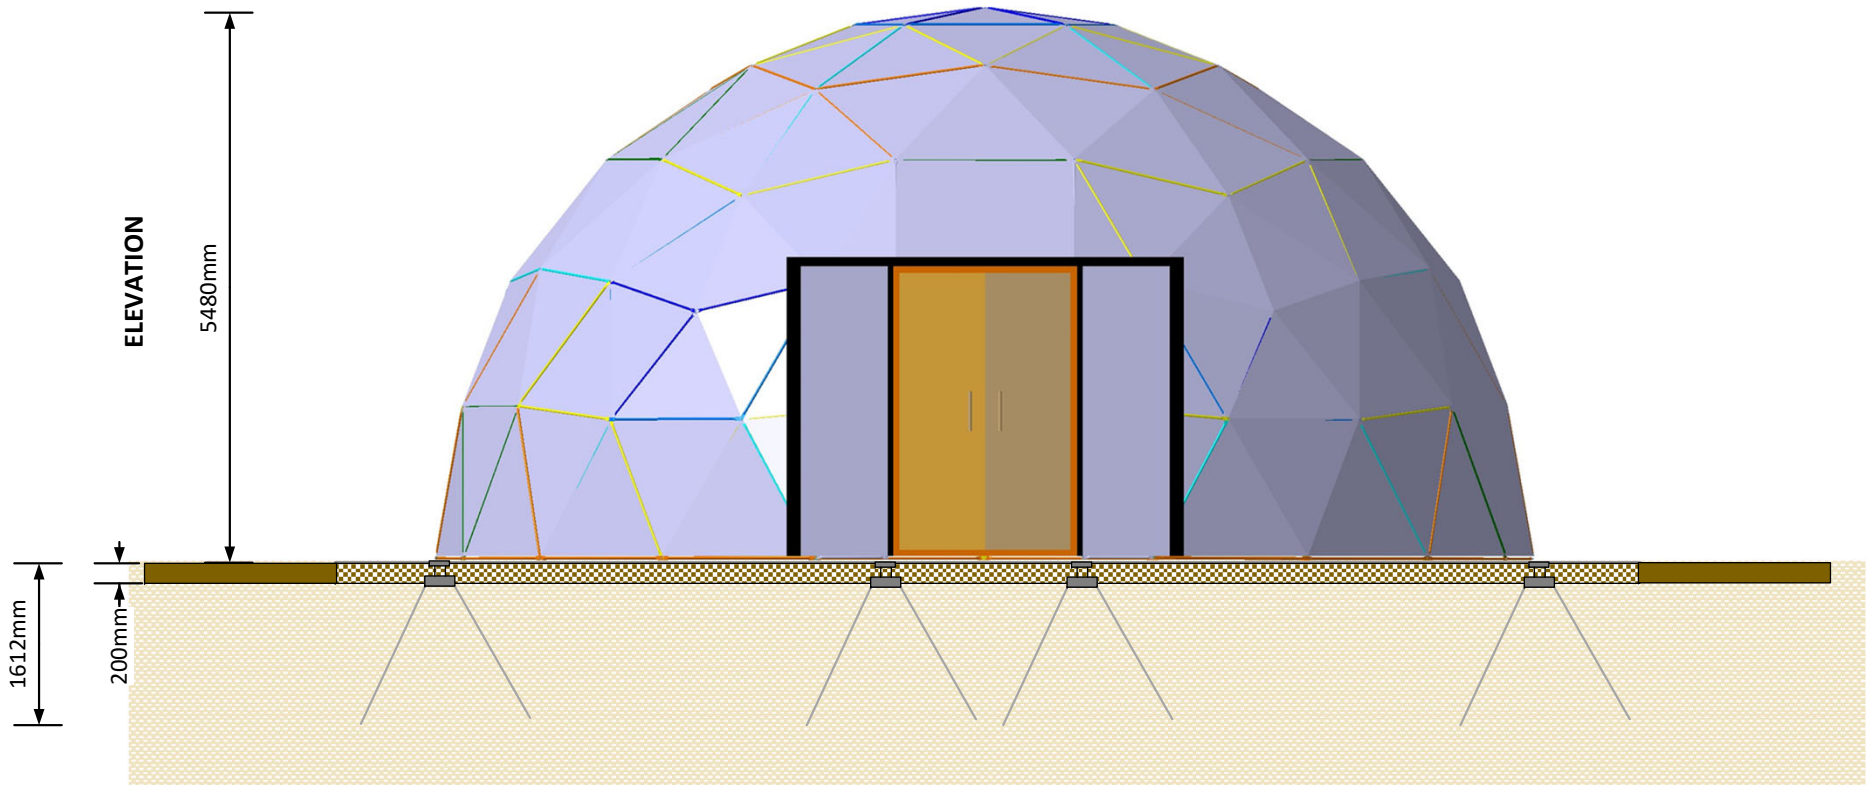

SIZE	CLIENT	DWG NO	REV
Millimeters		AVP_GHD.02_2850/01	1.1
SCALE	1:50	SHEET: Size A3	3 OF 4

FRONT VIEW

10960mm

ELEVATION

5480mm

1612mm

200mm

Australian
 Vanilla Plantations

DESCRIPTION: DOME GREENHOUSE DOME & ANTECHAMBER **VIEW:** Floor Plan

SIZE Millimeters	CLIENT	DWG NO AVP_GHD.02_2850/01	REV 1.1
SCALE	1:50	SHEET: Size A3	4 OF 4