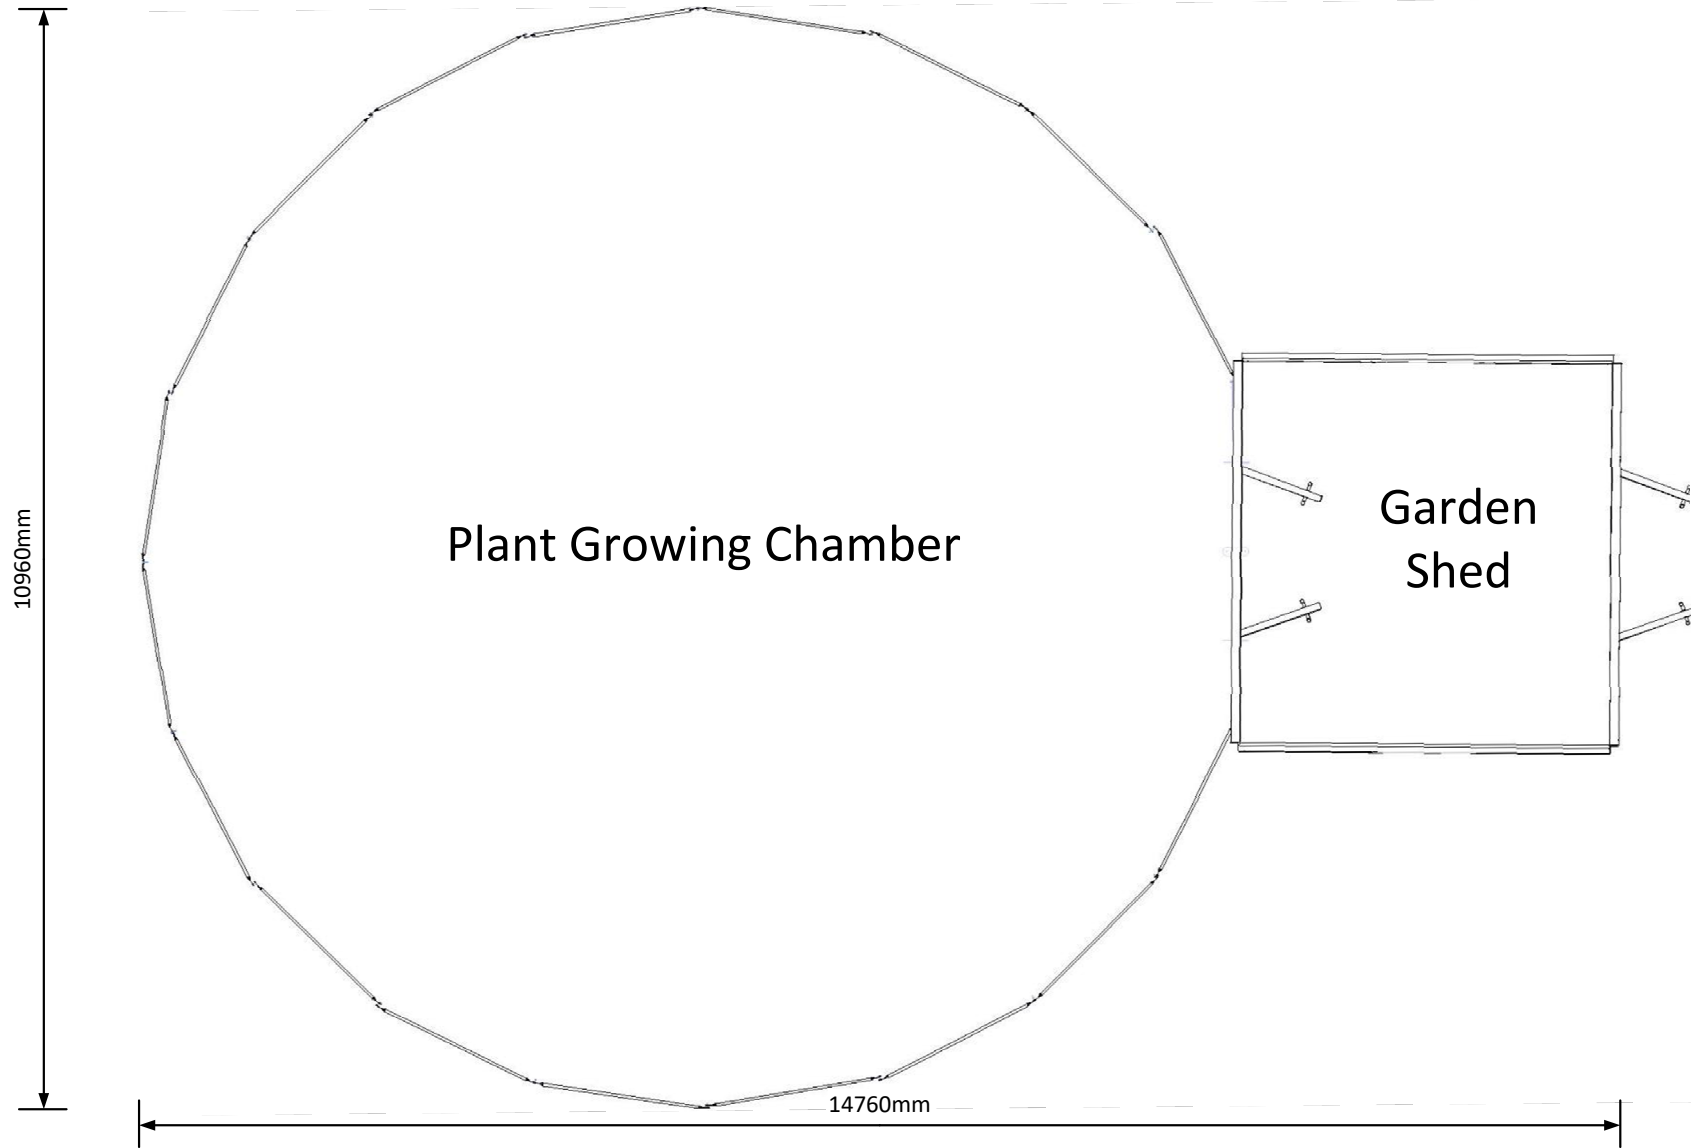

FLOOR PLAN

Scale 1:50

Australian
Vanilla Plantations

Company Contact: David Soo Phone: 0404 116 988

SITE LOCATION: 2728 Ulan Road, Cooks Gap , NSW 2850 **Lot# 9 DP:** 250885

DESCRIPTION: DOME GREENHOUSE DOME & ANTECHAMBER **VIEW:** Floor Plan

SIZE Millimeters	CLIENT	DWG NO AVP_GHD.02_2850/01	REV 1.1
SCALE	1:50	SHEET: Size A3	4 OF 4