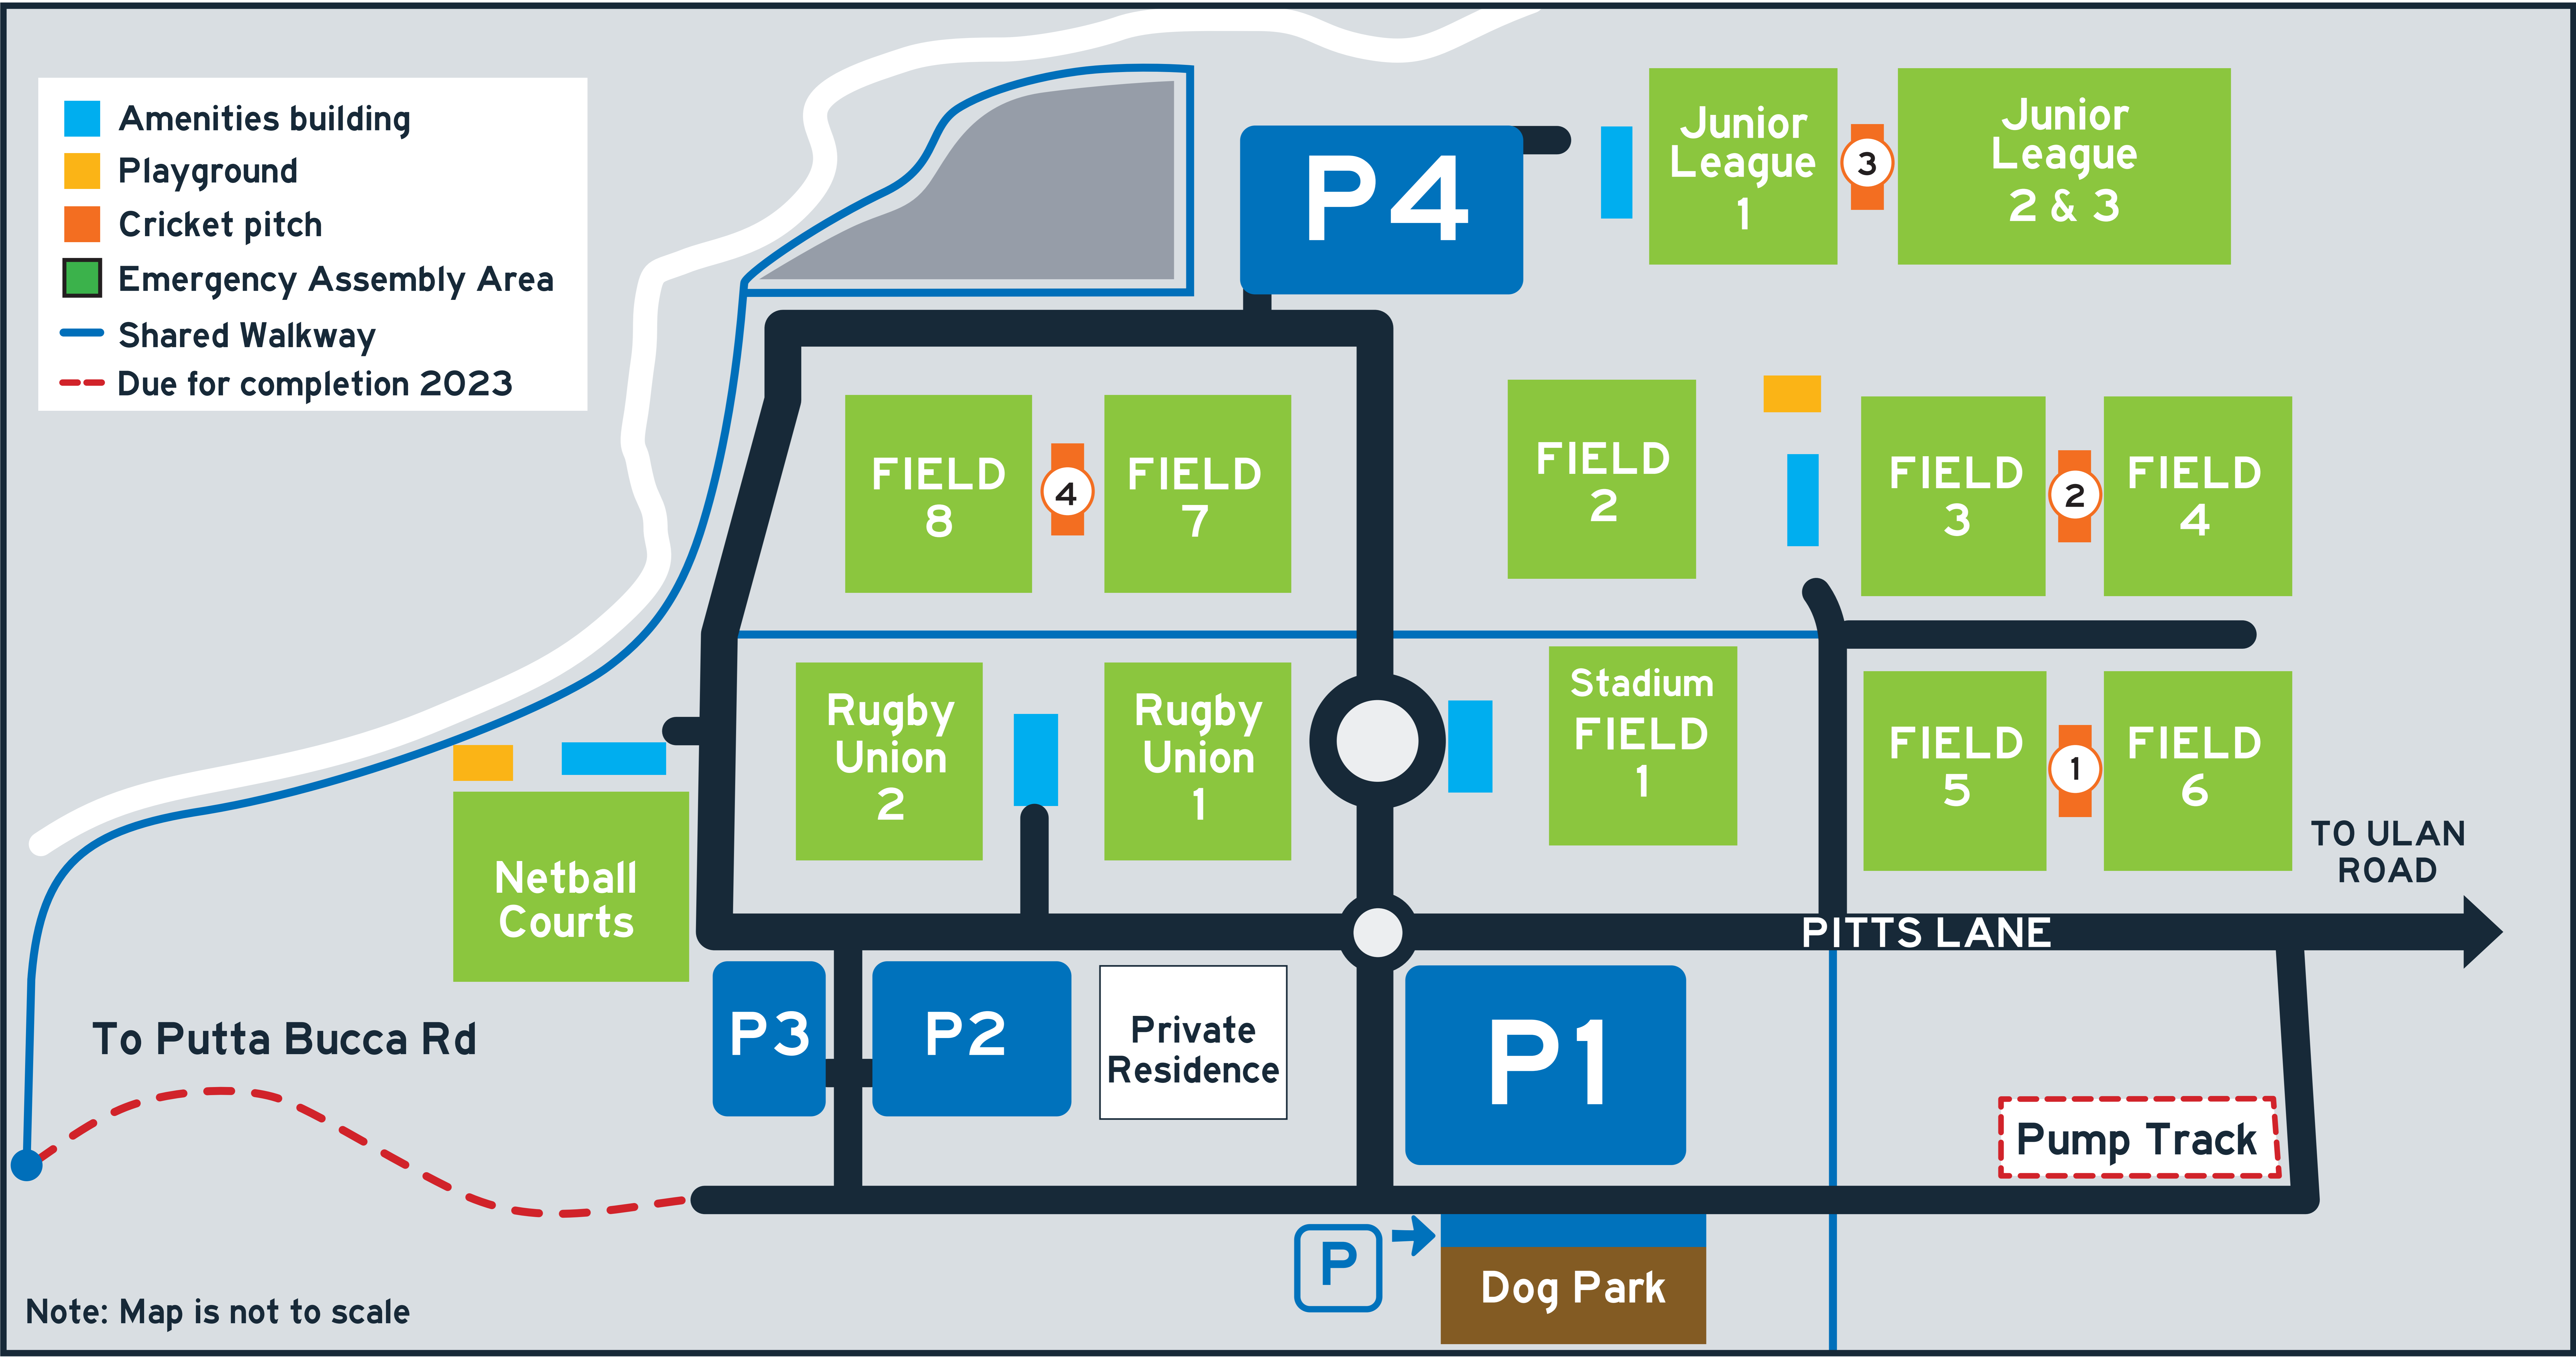

Welcome to Glen Willow Regional Sporting Complex

For further information, contact Council on 6378 2850
midwestern.nsw.gov.au