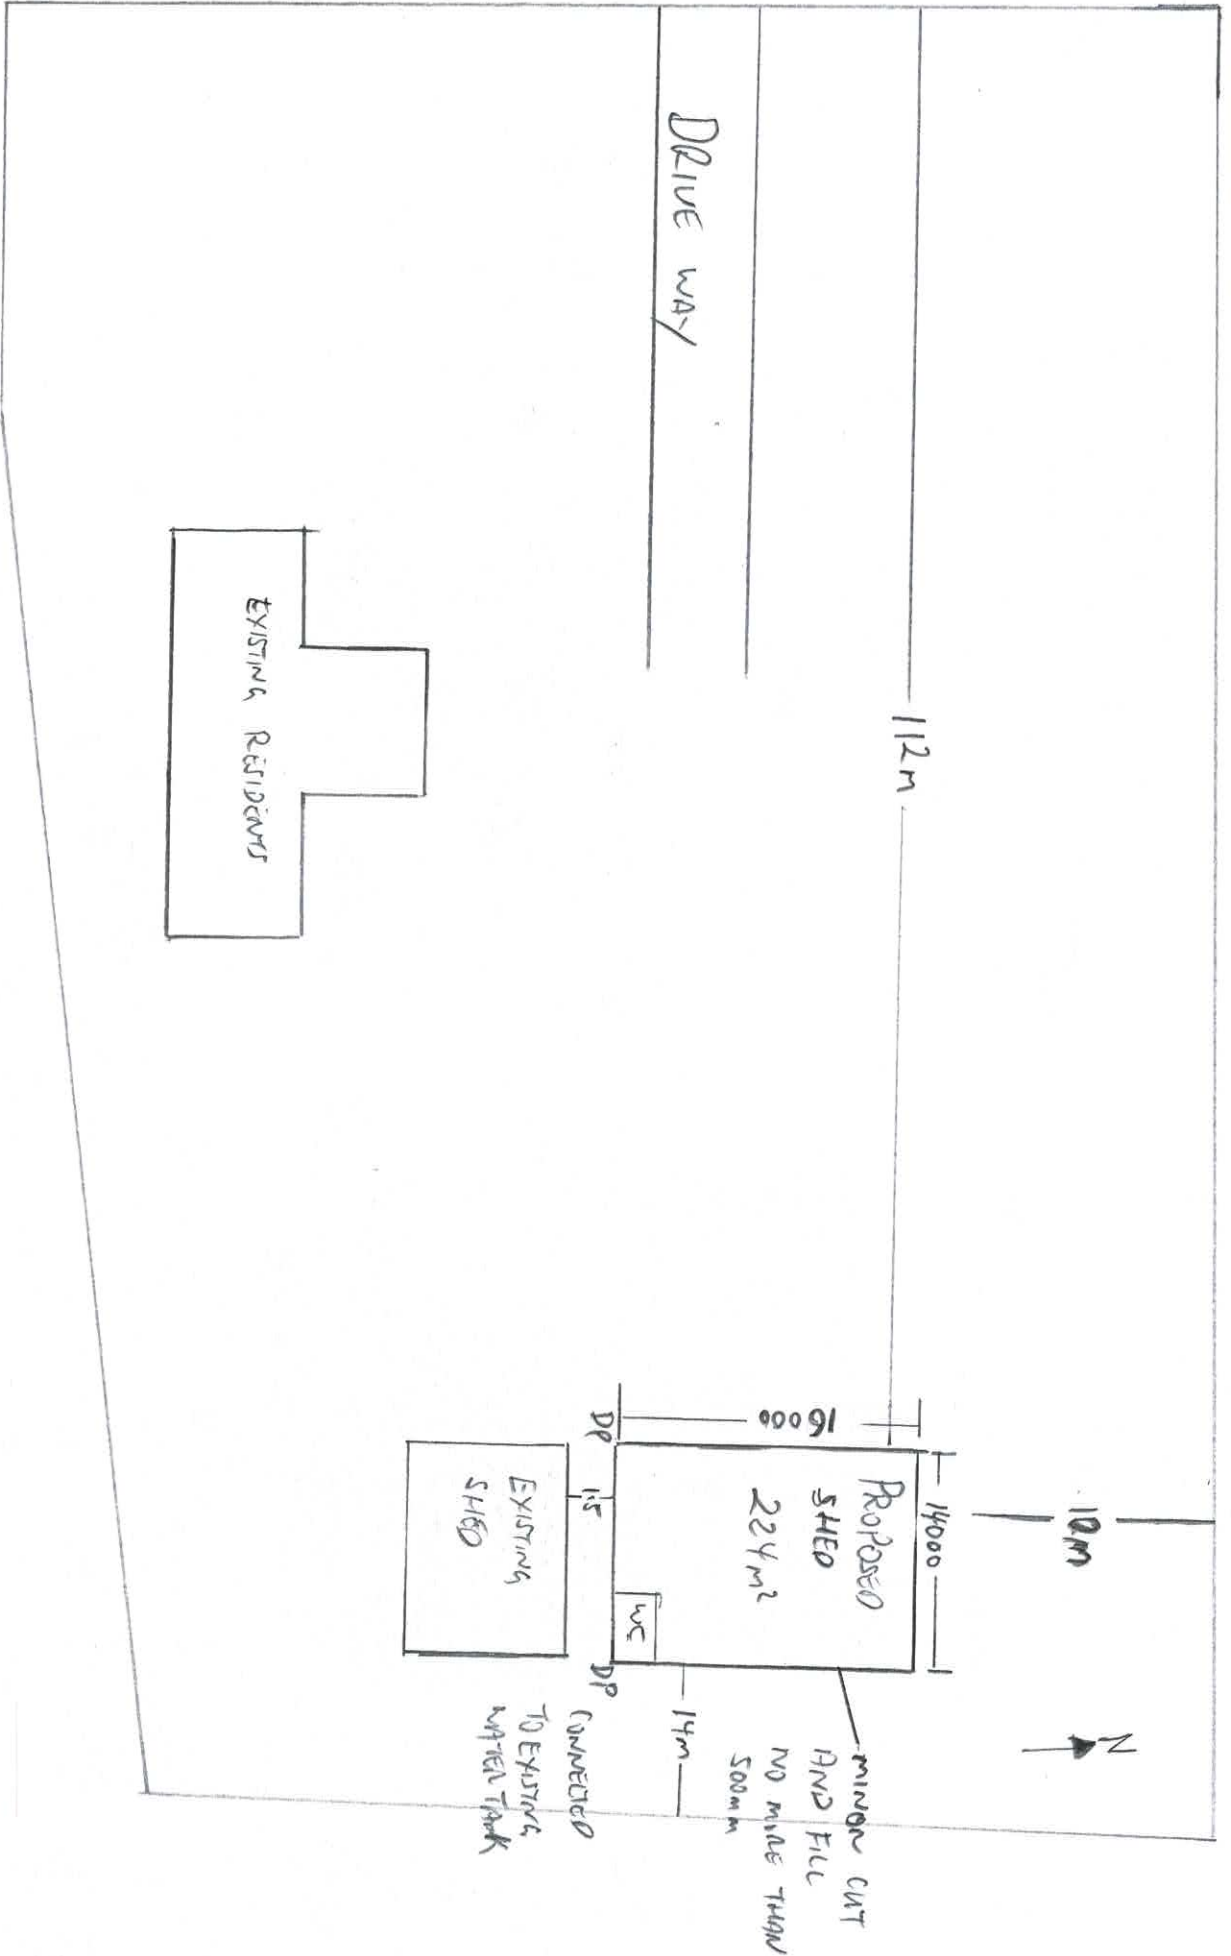

151 ROBERTSON STREET MUDGEE 2850

LOT 1 DP 832290