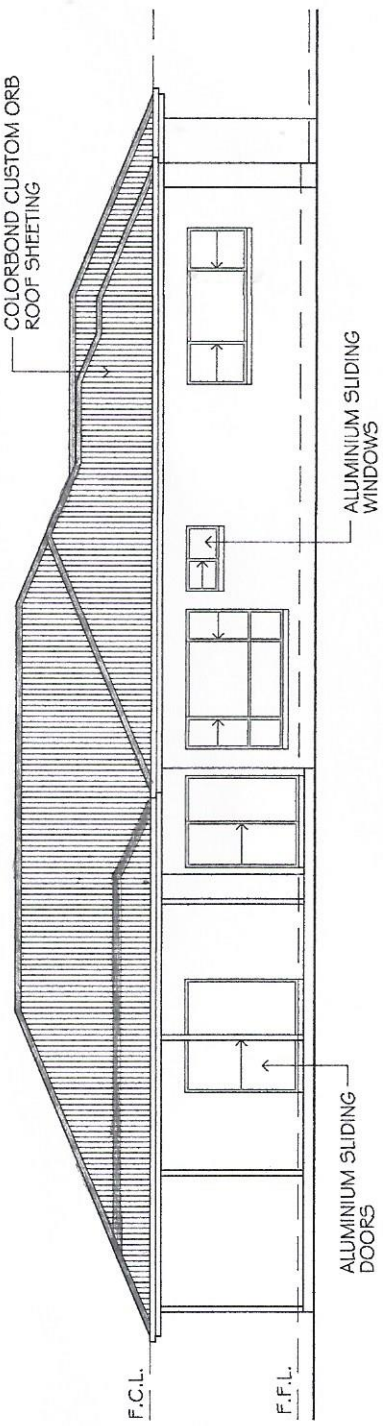

NORTH ELEVATION

SOUTH ELEVATION

WEST ELEVATION

EAST ELEVATION

MARK & KRISTY MEURER	
LOT 60 KELLETT DRIVE MUDGEFF NSW 2850	