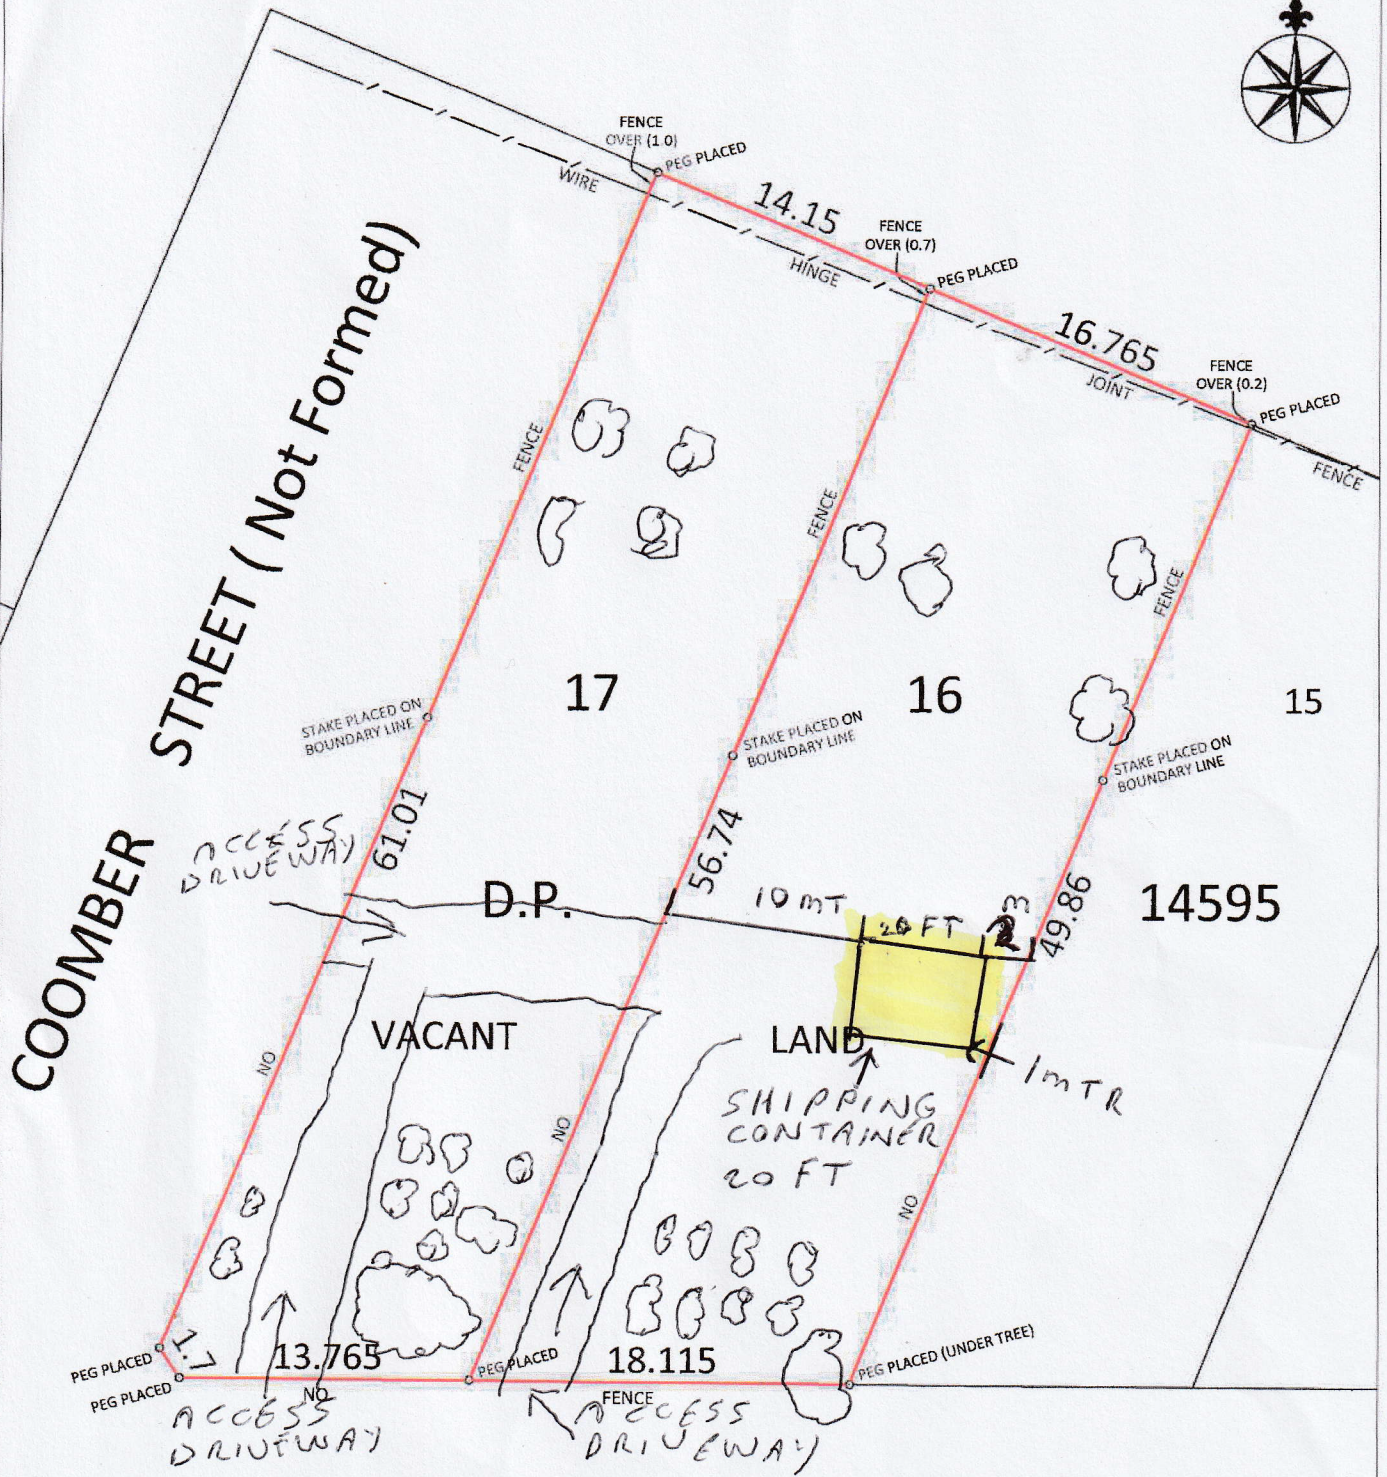

23-3-2023

11 DP 1056328

STANDARD

TREES = 

AVENUE

SHIPPING CONTAINER 

SKETCH TO ACCOMPANY MY REPORT DATED 27/12/2022

JOHN STEVENS REGISTERED SURVEYOR