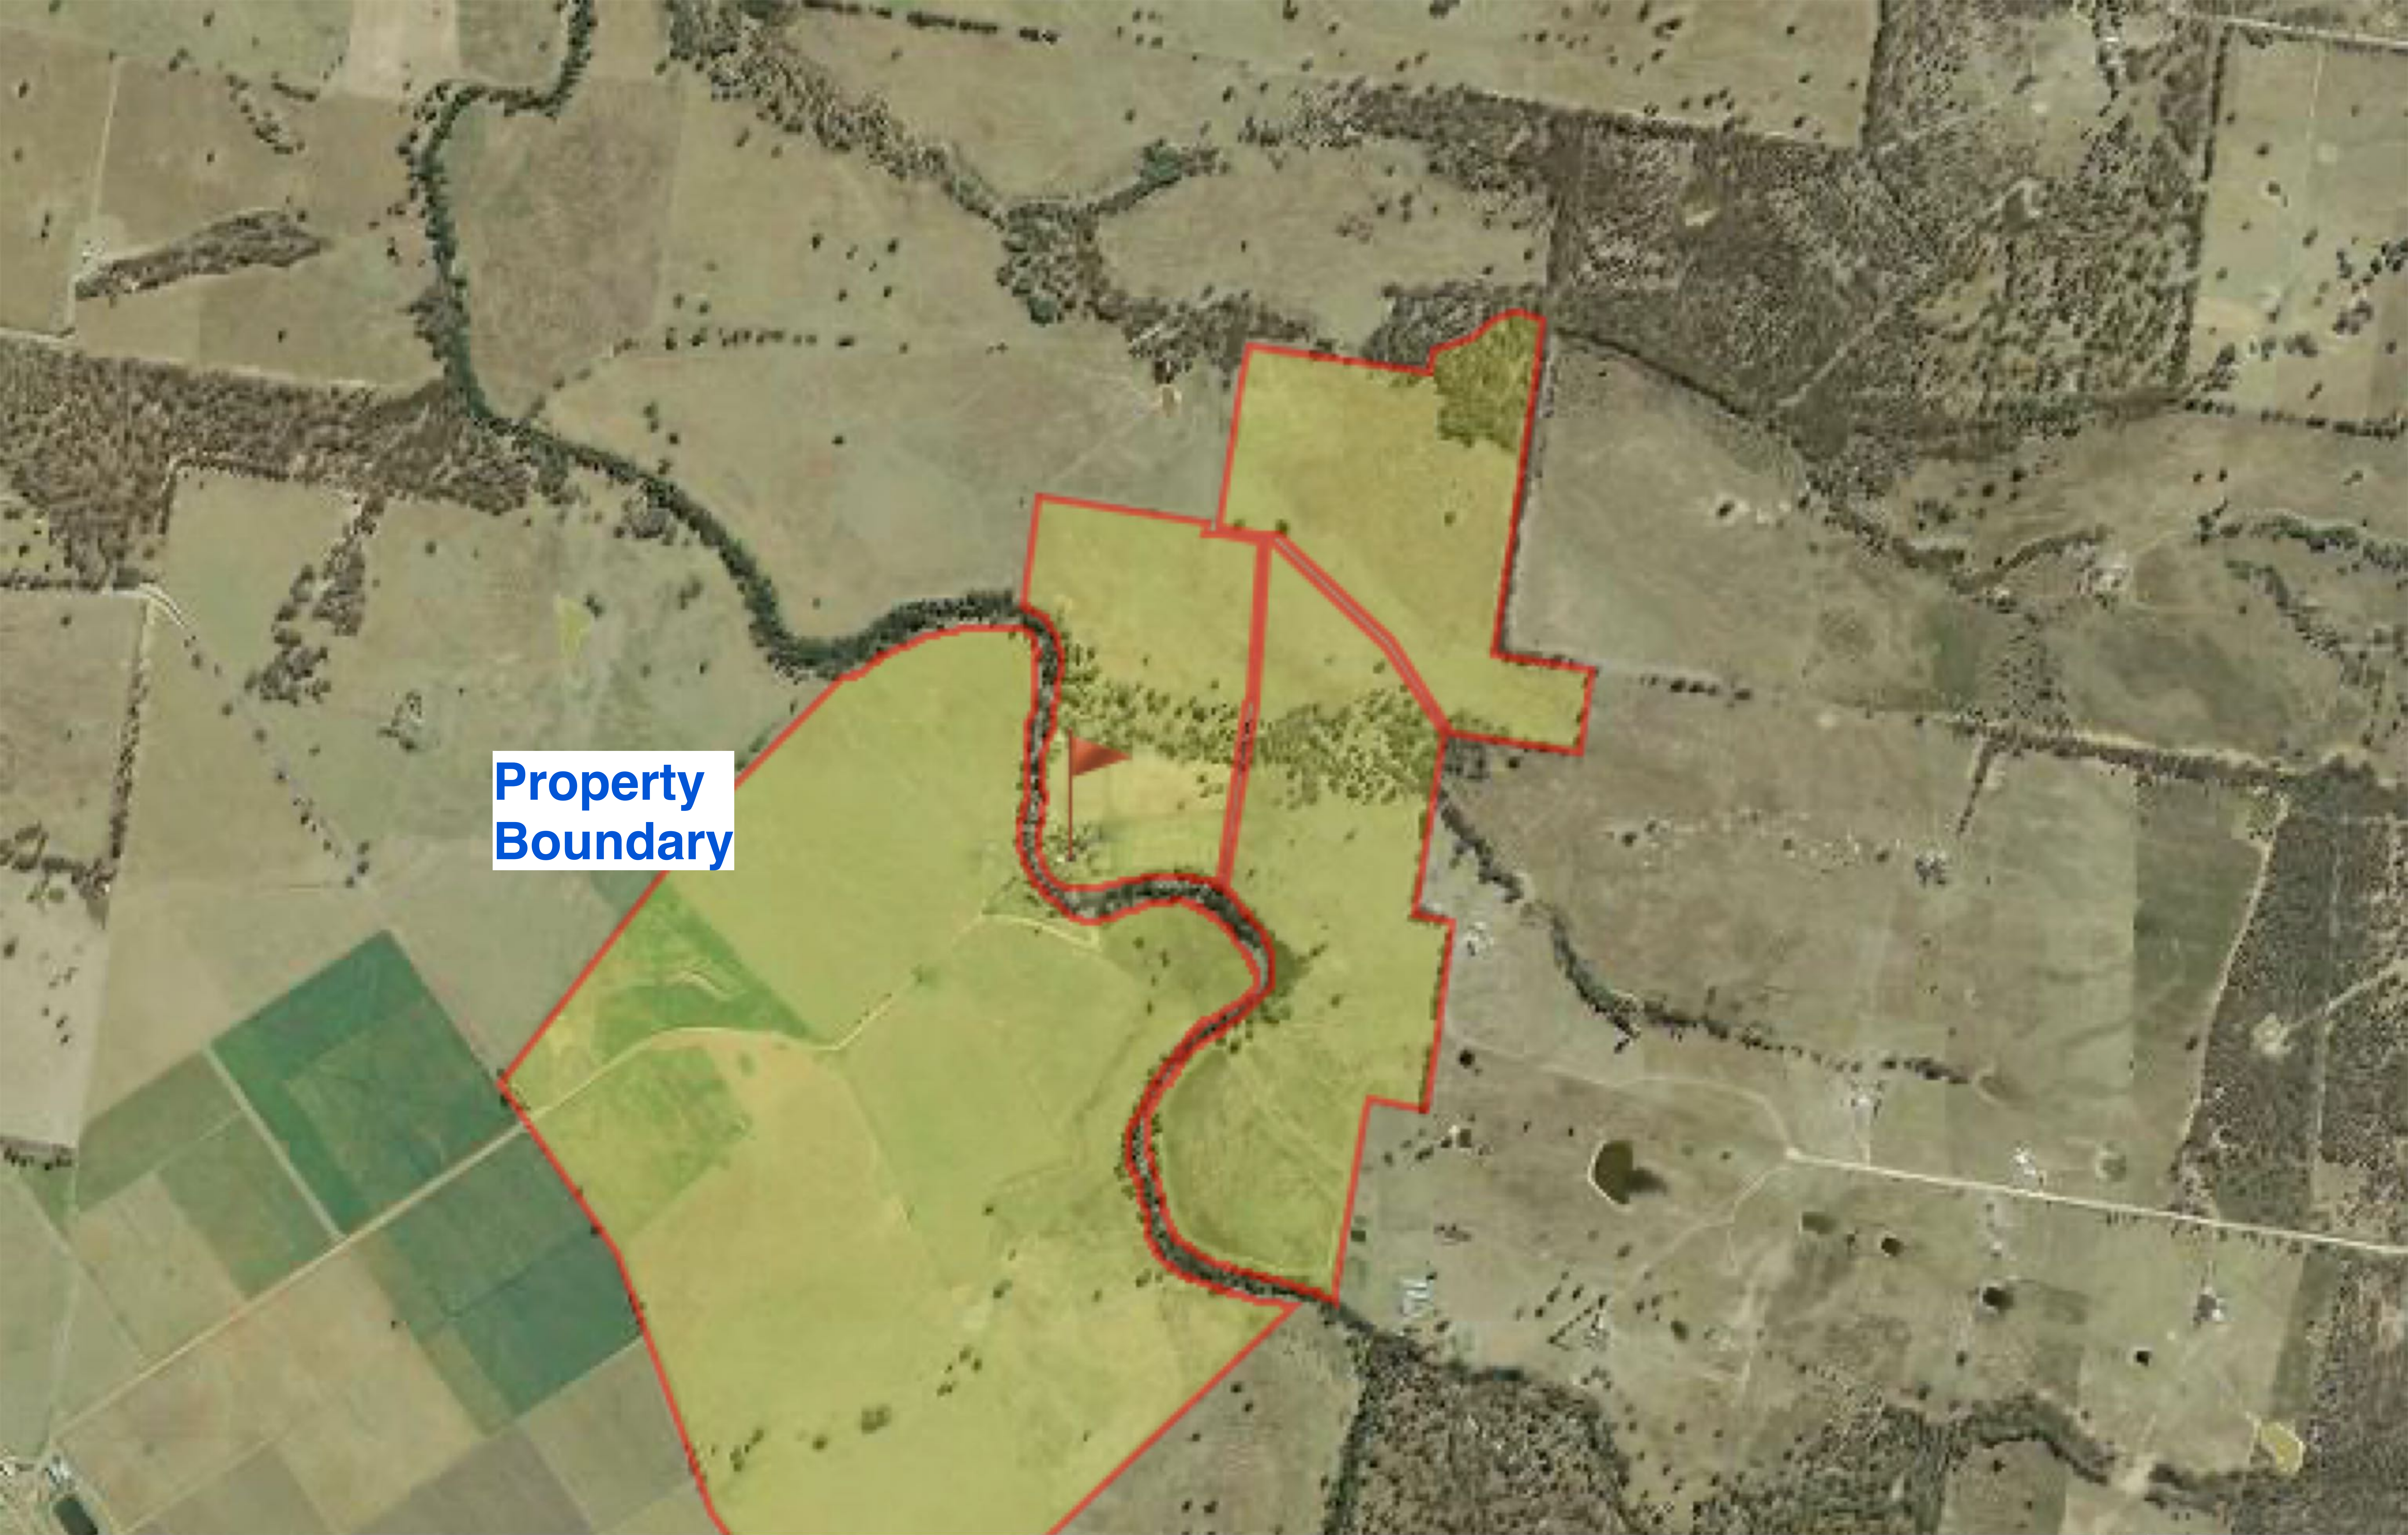

Parking 80 vehicles

Toilets

Exclusion zone

Playing Field
280m x 180m

Exclusion zone

Toilets

Toilets

Exclusion zone

Parking 60 vehicles

Property
Boundary

SK2

Mudgee Polo Club - DA

15 Mar 2023

Henry Lawson Drive

**500m access
From Henry Lawson Drive**

**Vehicular access 1
Cars**

**Vehicular access 2
Trucks & floats**