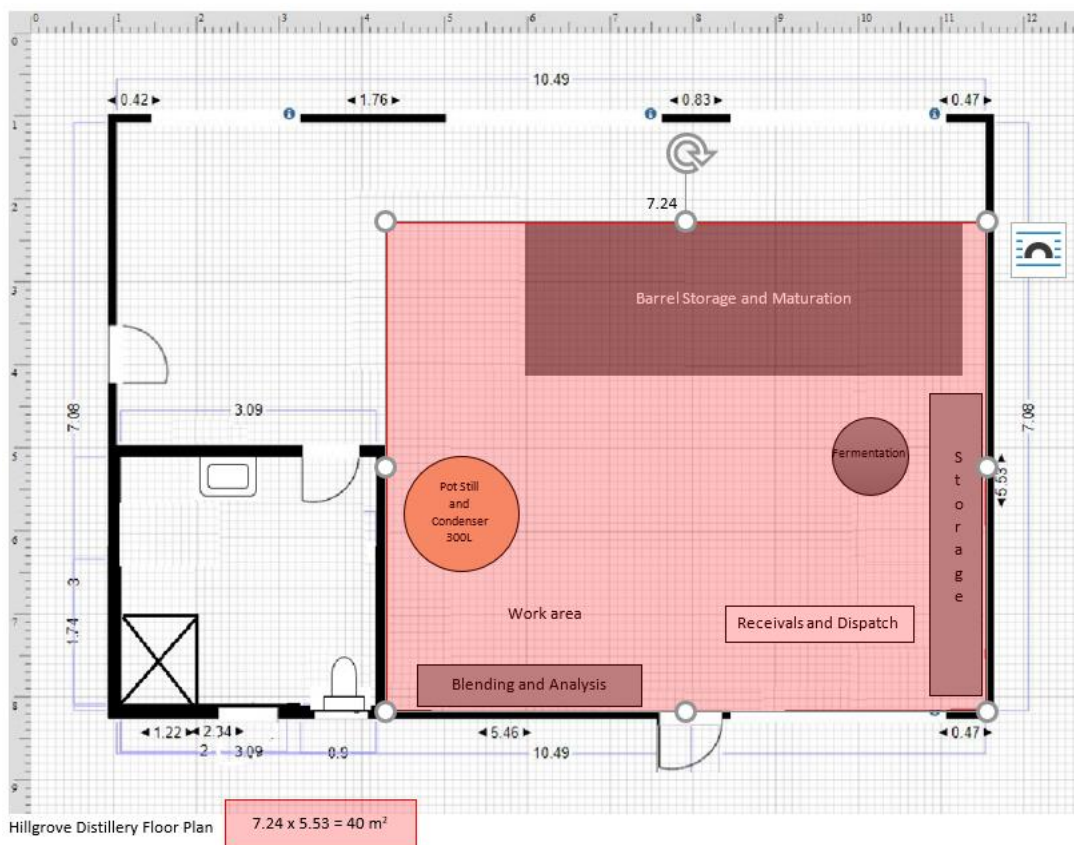

Hillgrove Distillery – Site Plan

209 Pipeclay Lane, Budgee Budgee, NSW, 2850

Six Maps, <https://maps.six.nsw.gov.au/> accessed November 2021.

Hillgrove Distillery Floor Plan $7.24 \times 5.53 = 40 \text{ m}^2$