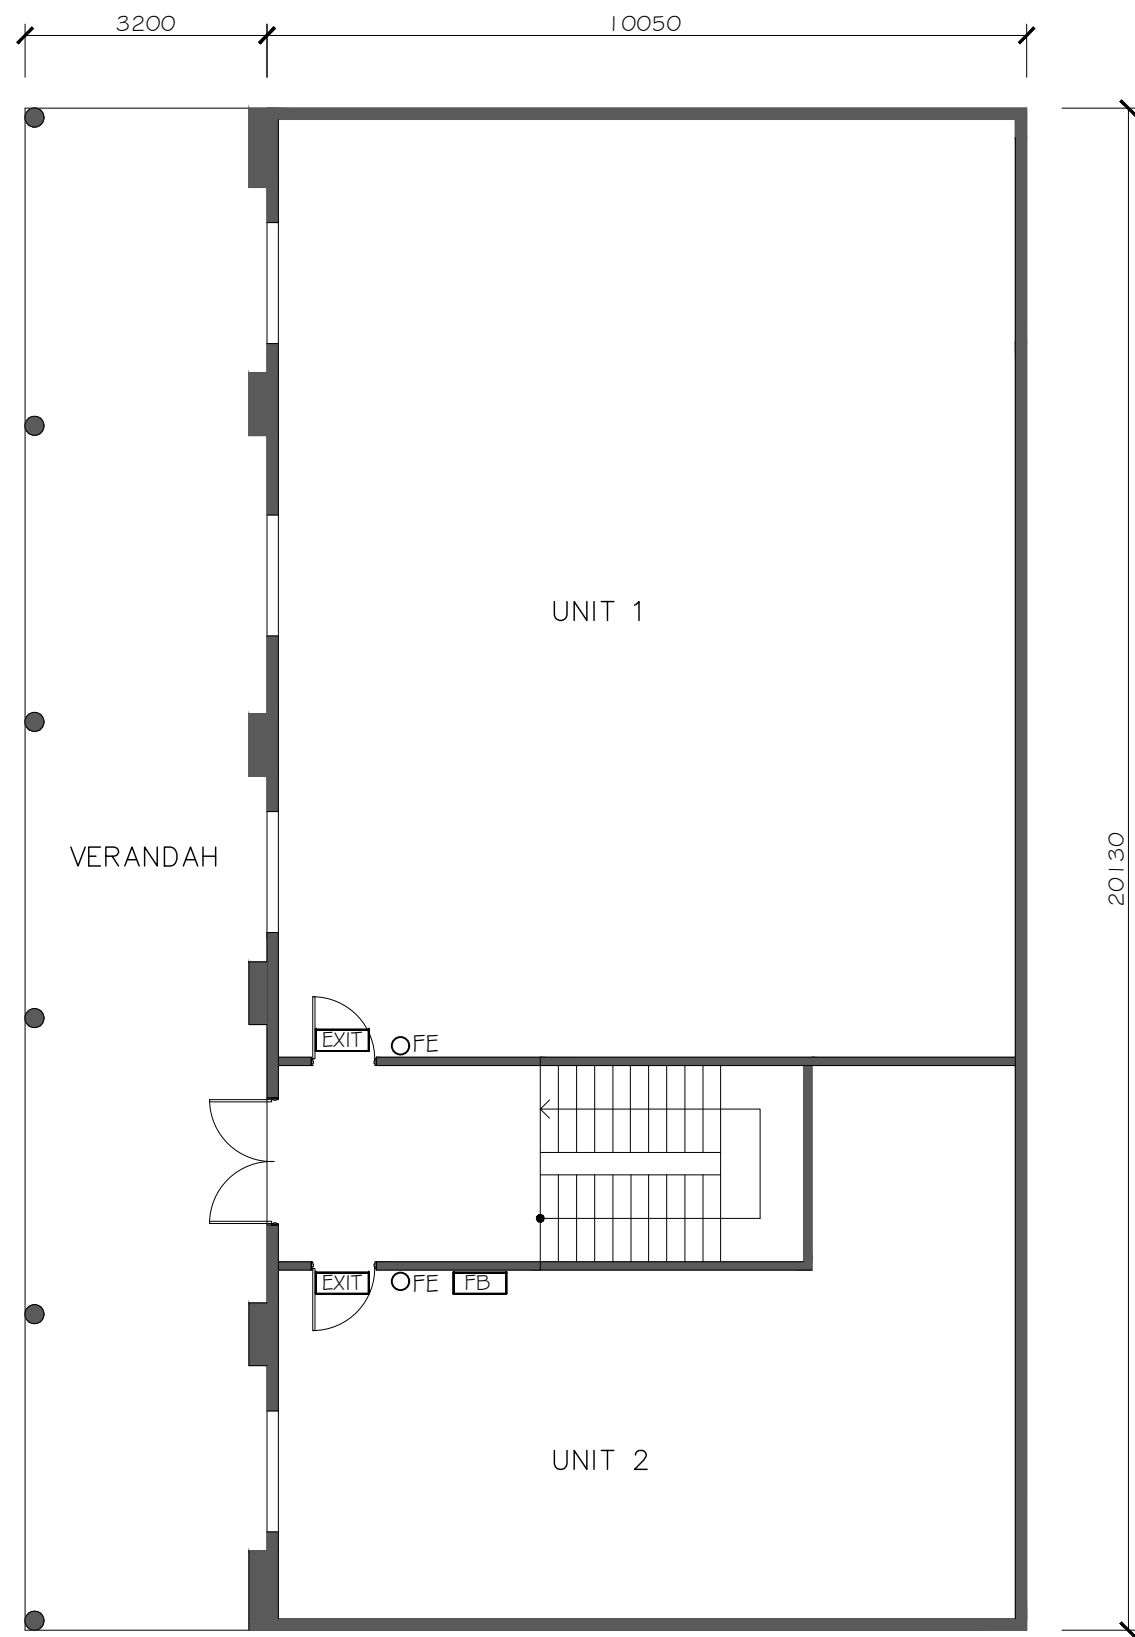

3200

30850

20130

FLOOR PLAN

SCALE 1:100

LEGEND

- FHR 36m Fire Hose Reel
- FB Fire Blanket
- FE O Fire Extinguisher
- EXIT Illuminated Exit Sign and Emergency Lighting

MUDGEE BAKERY AND CAFE

SCALE: 1:100	FILE: 3767-A01	DWG No.	REV.
DRAWN: G.D.	DATE: APRIL 2022	3767-A01	A
CKD: L.M.	DATE: APRIL 2022		

Giselle Denley
Drafting Services

giselle.denley@bigpond.com
0417 688 326
53 Hill Sixty Drive
Mudgee NSW 2850