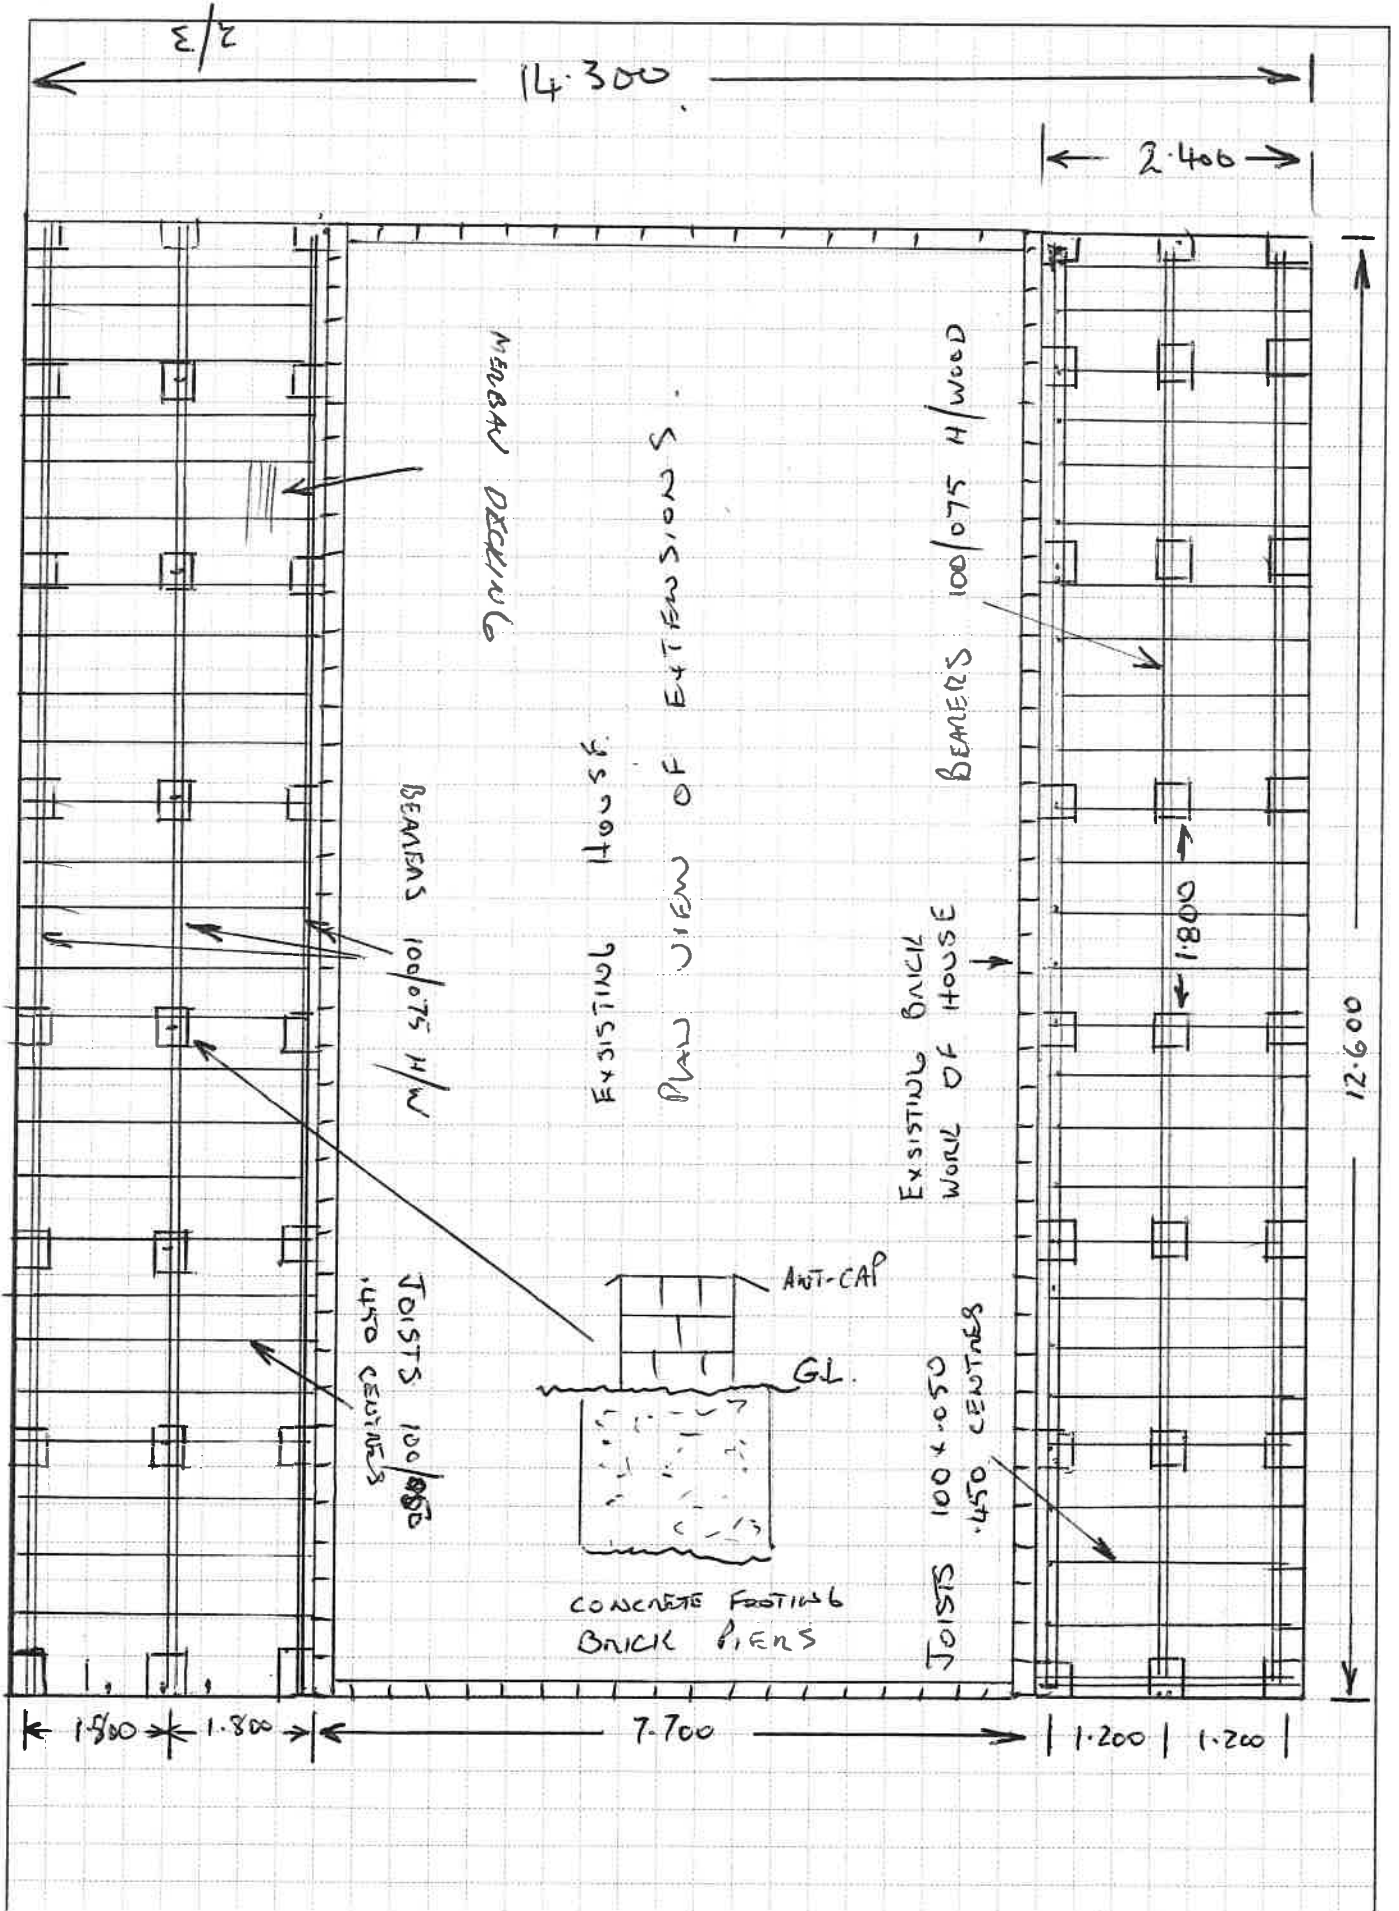

C

LANE WAY

15 MUDGE ST RYISTONE  
D.P

75.50

MUDGE STREET