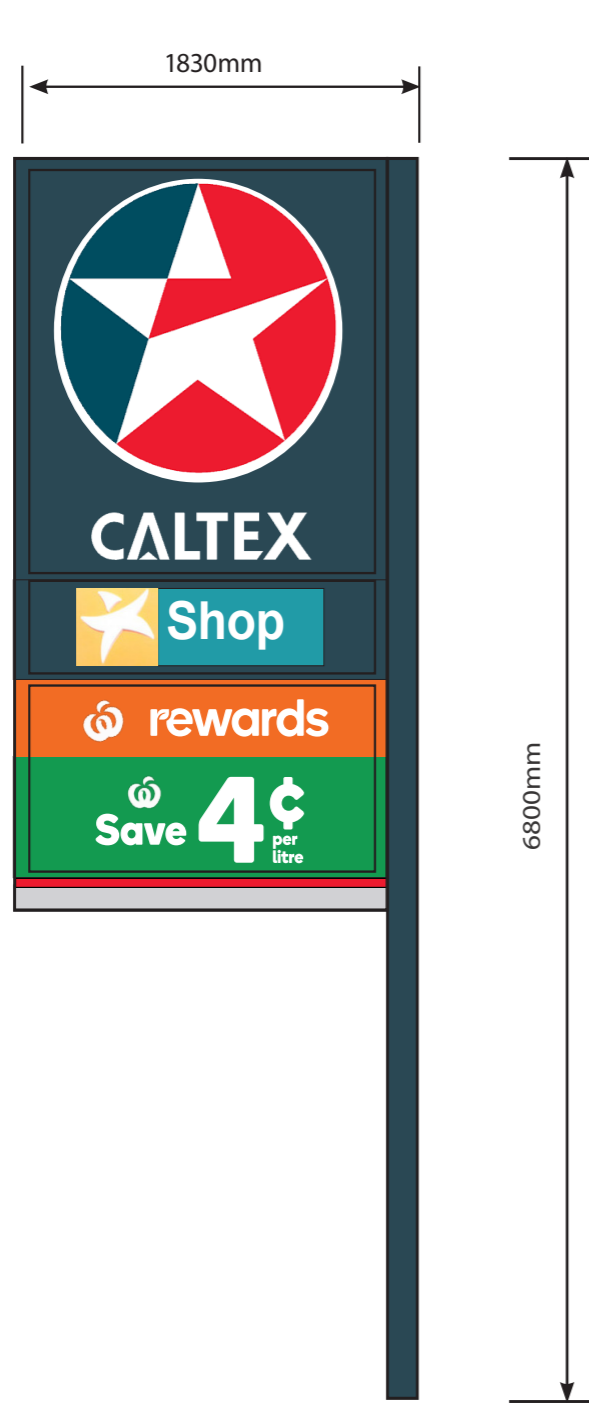

MUDGEE AMPOL

SITE 22267

114-118 CHURCH ST, MUDGEE NSW 2850

PREPARED FOR

AMPOL

11 OCT 2021
REVISION: A

MUDGEE AMPOL

SITE PLAN

EXISTING

NEW

1 MAIN SITE ID SIGN

EXISTING

NEW

2 PRICE BOARD

EXISTING (A)

EXISTING (B AND C)

NEW (A)

3 CAR CANOPY SIGNAGE

4 SHOPFRONT SIGNAGE