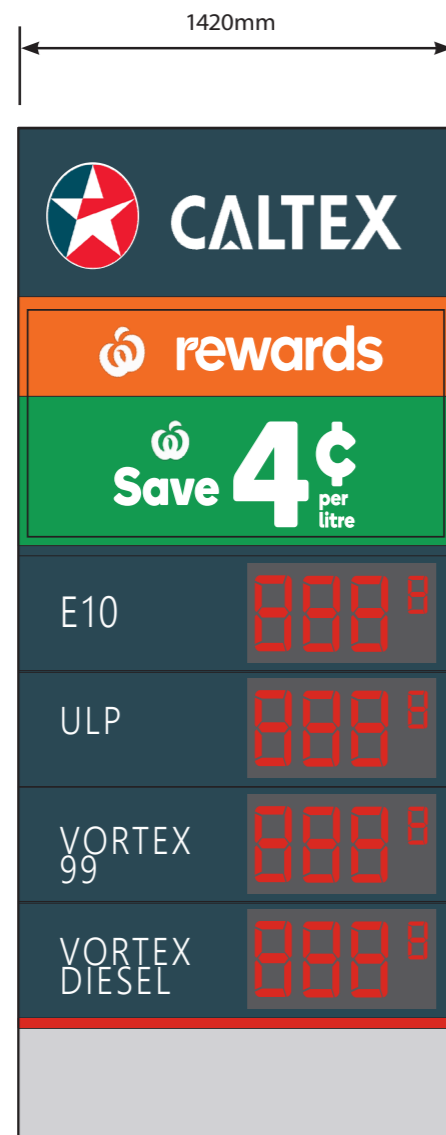

MUDGEE AMPOL

SITE 22267

114-118 CHURCH ST, MUDGEE NSW 2850

PREPARED FOR

AMPOL

11 OCT 2021
REVISION: A

MUDGEE AMPOL

SITE PLAN

EXISTING

NEW

1 MAIN SITE ID SIGN

EXISTING

NEW

2 PRICE BOARD

EXISTING (A)

EXISTING (B AND C)

NEW (A)

3 CAR CANOPY SIGNAGE

4 SHOPFRONT SIGNAGE