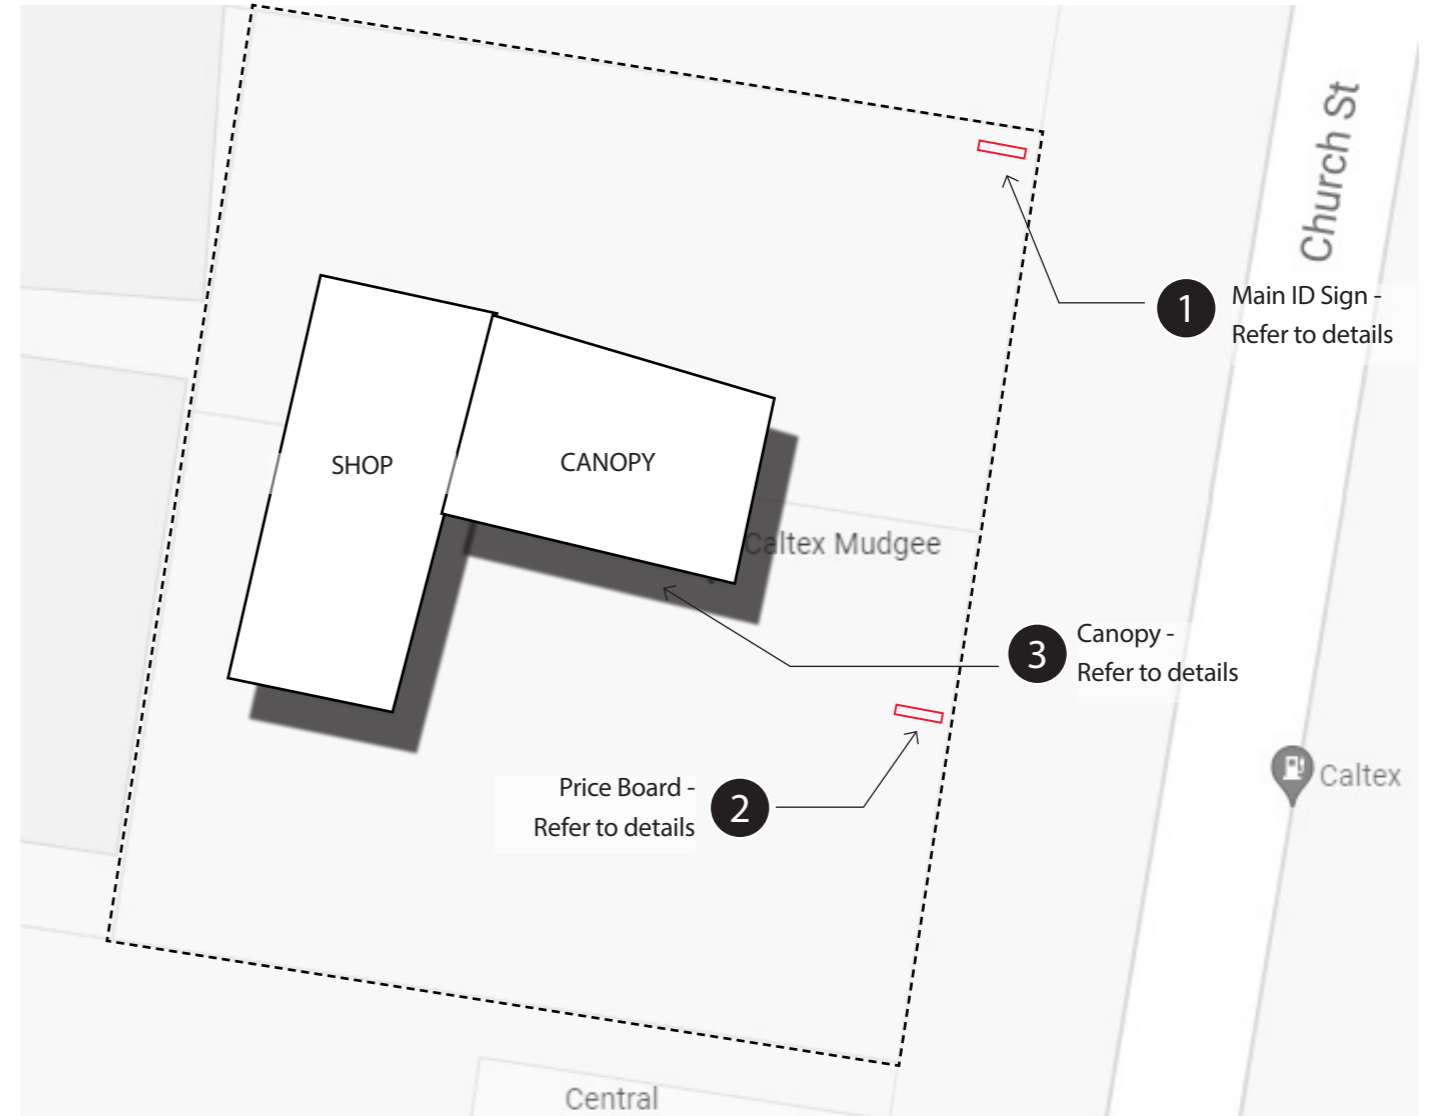

MUDGEE AMPOL

SITE 22267

114-118 CHURCH ST, MUDGEE NSW 2850

PREPARED FOR

AMPOL

11 OCT 2021
REVISION: A

MUDGEE AMPOL

SITE PLAN

EXISTING

NEW

1 MAIN SITE ID SIGN

EXISTING

NEW

2 PRICE BOARD

EXISTING (A)

EXISTING (B AND C)

NEW (A)

3 CAR CANOPY SIGNAGE

4 SHOPFRONT SIGNAGE