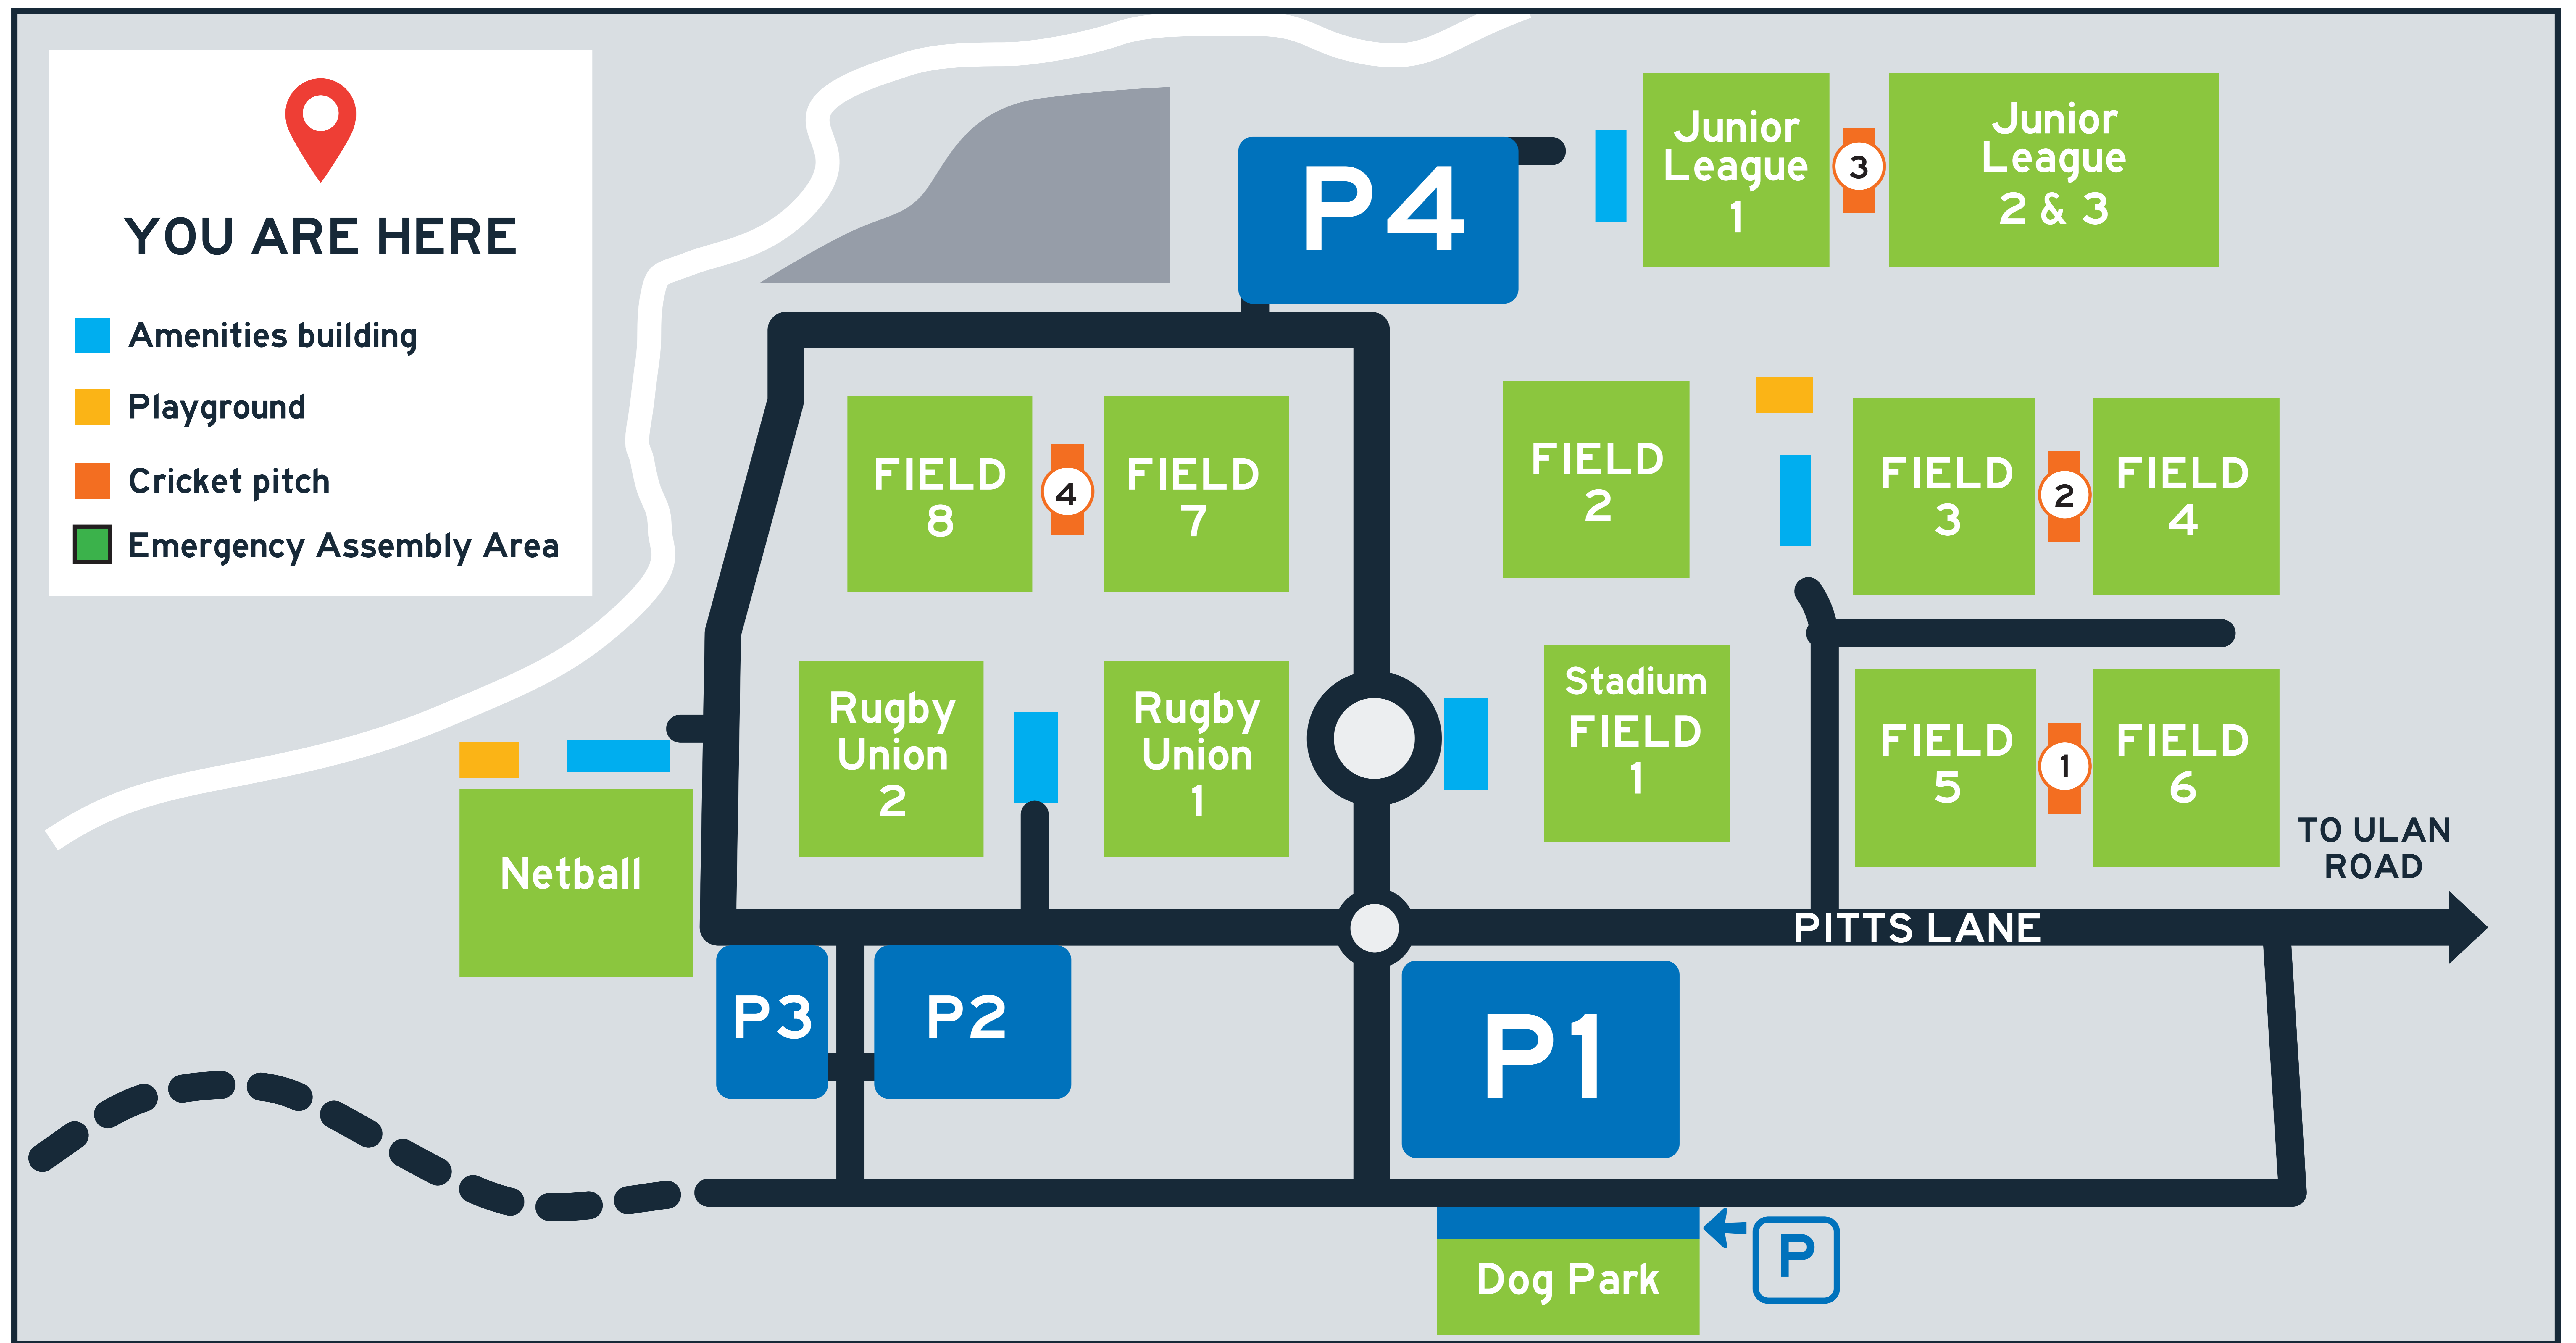

# Welcome to Glen Willow Regional Sporting Complex

For further information, contact Council on 6378 2850  
[midwestern.nsw.gov.au](http://midwestern.nsw.gov.au)