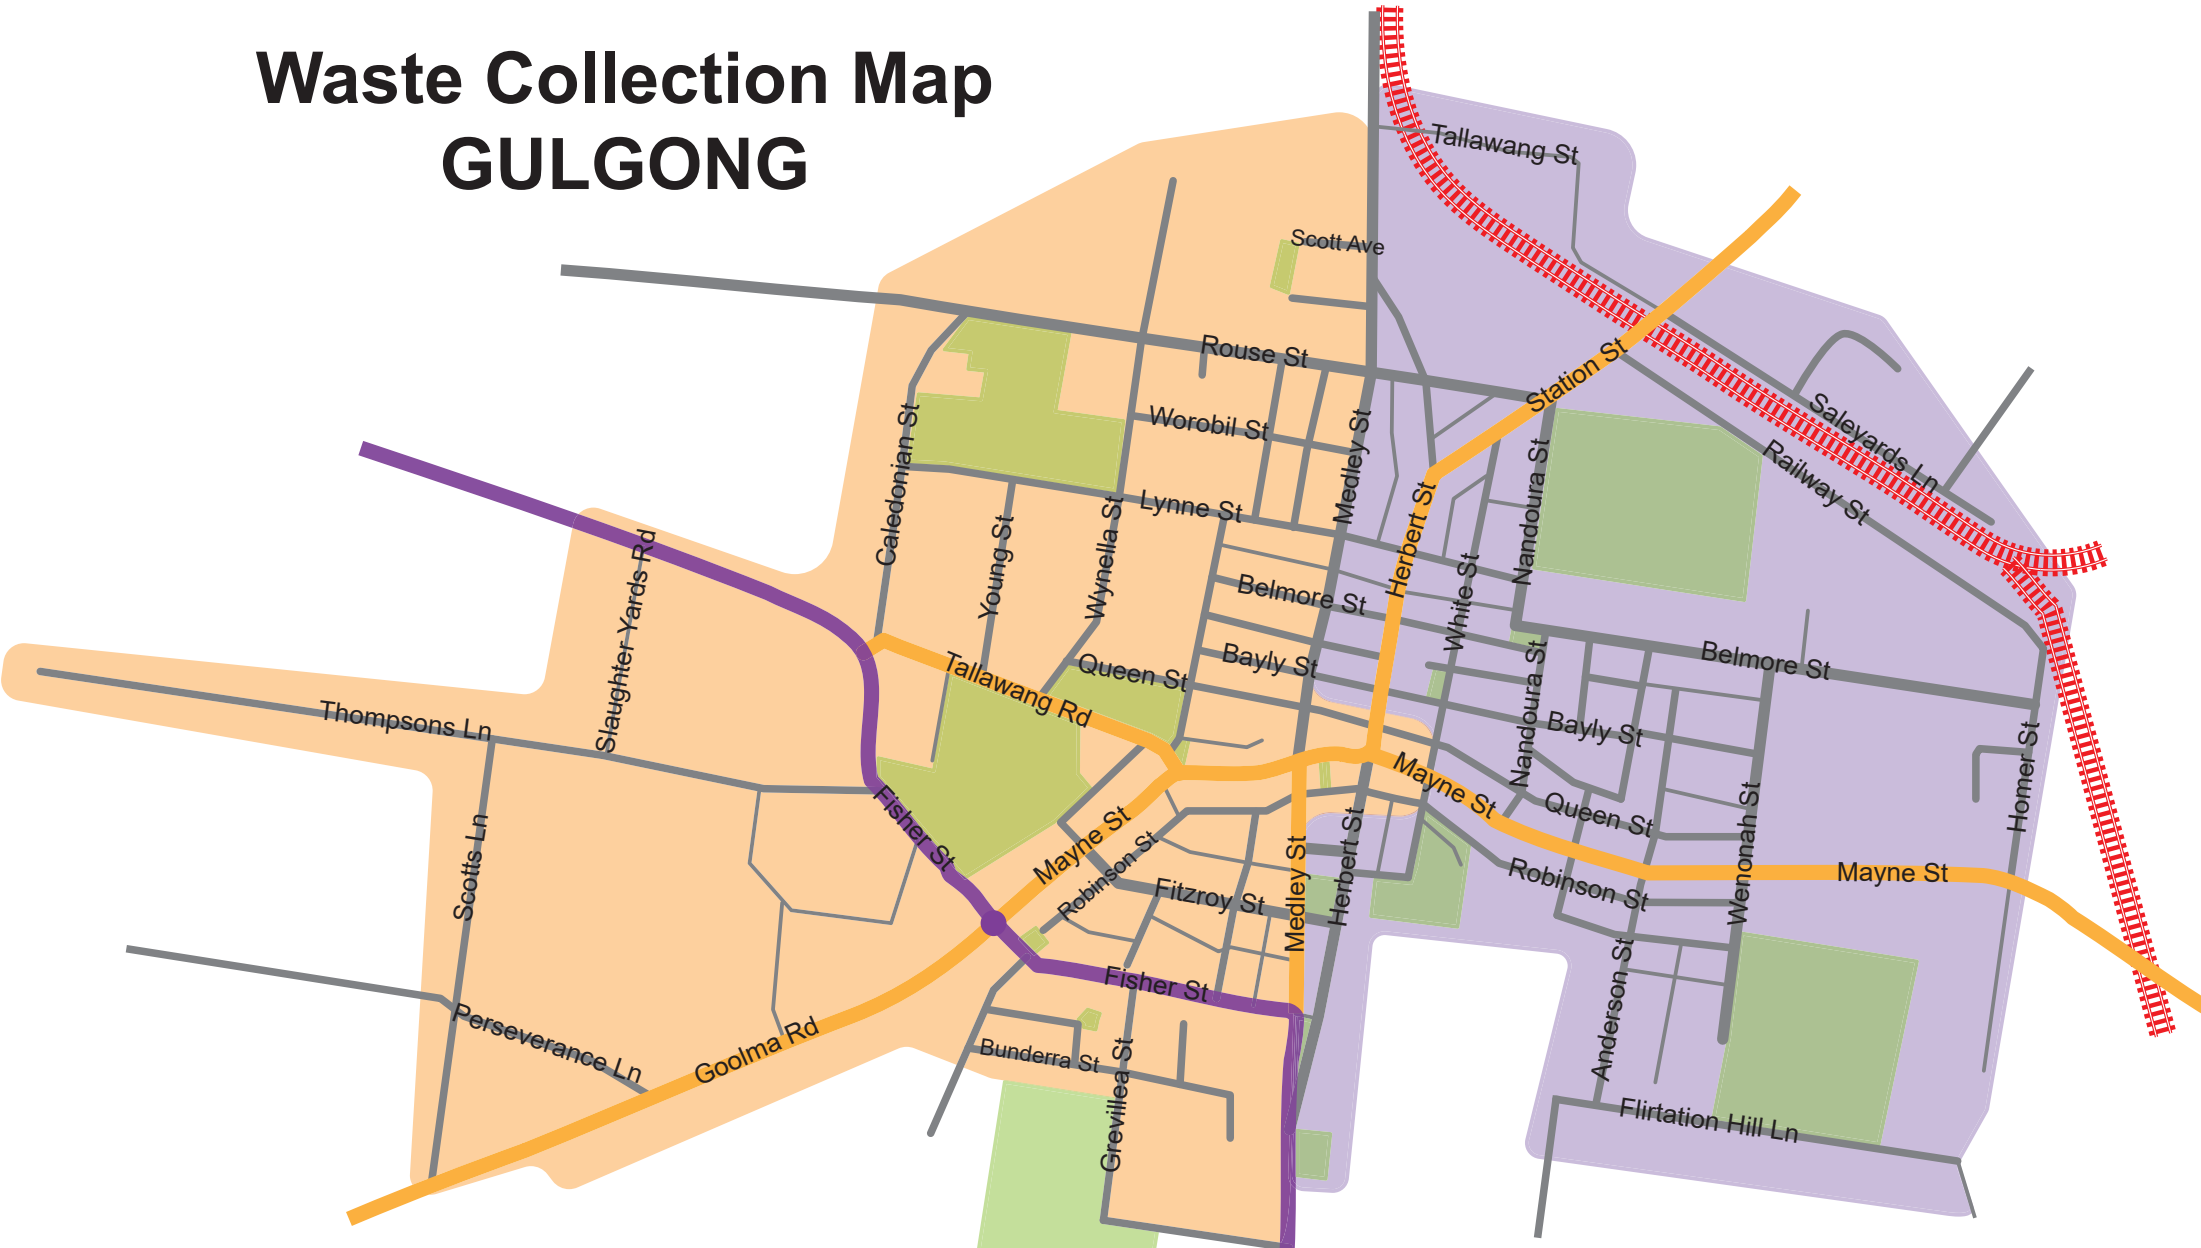

Waste Collection Map GULGONG

Collection Day

- Monday
- Thursday